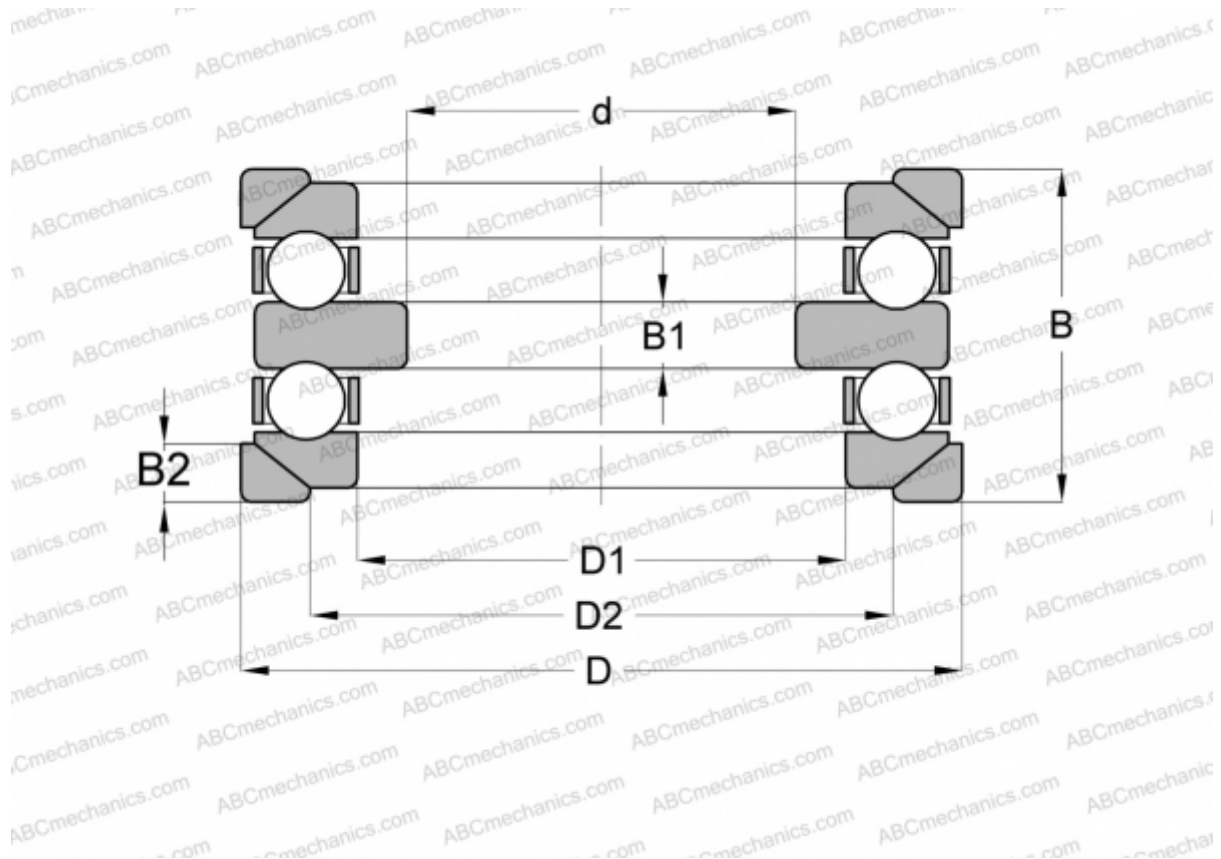

## 54236 U NSK

Thrust ball bearings

TYPE: Ball bearings, Thrust ball bearing, Double direction, With spherical housing locating washer and one or two seating washers, separable

### Technical specification

#### DIMENSIONS, MM

d	150,000
D	260,000
D1	183,000
D2	210,000
B	118,000
B1	21,000
B2	21,500

**WEIGHT, KG** 19,700

**MANUFACTURER** [NSK](#)