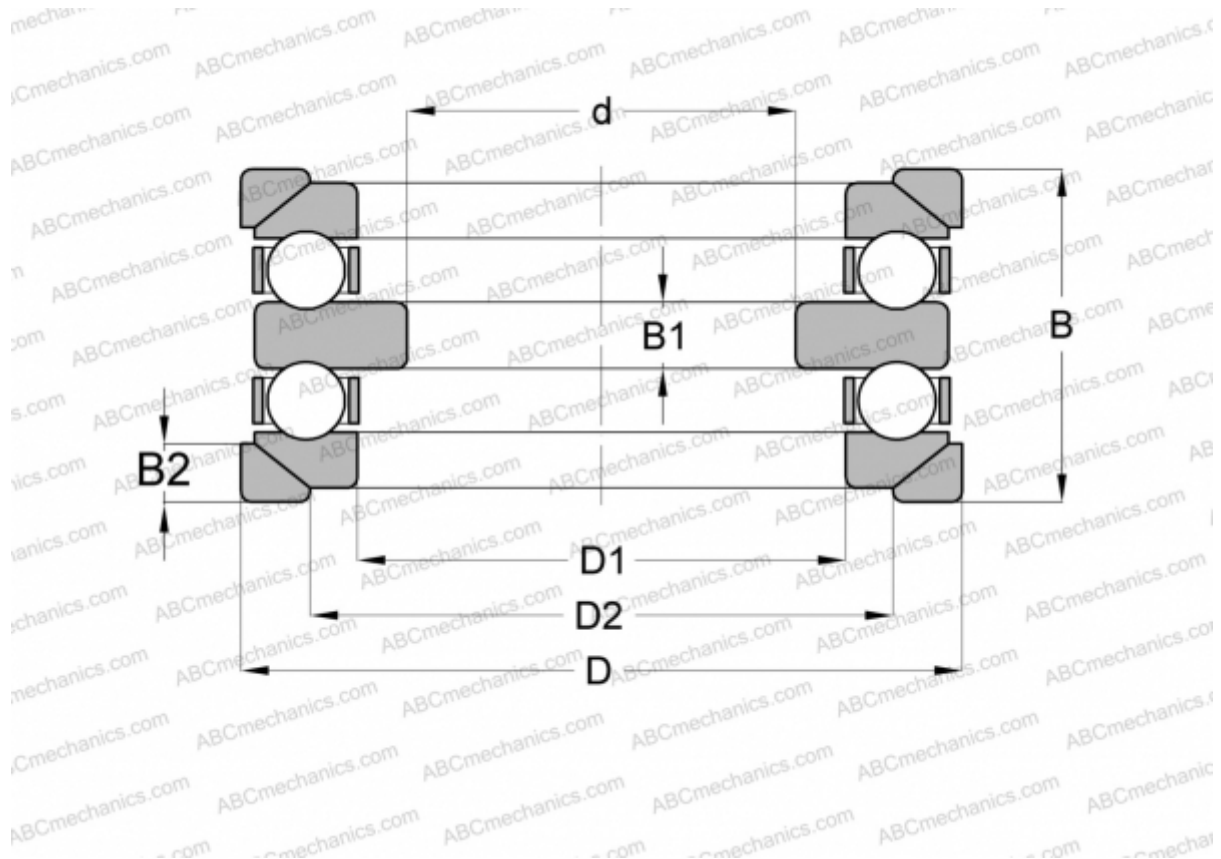

54238MP+U238 FAG

Thrust ball bearings

TYPE: Ball bearings, Thrust ball bearing, Double direction, With spherical housing locating washer and one or two seating washers, separable

Technical specification

DIMENSIONS, MM

d	160,000
D	280,000
D1	194,000
D2	230,000
B	131,000
B1	24,000
B2	23,000

WEIGHT, KG 25,300

MANUFACTURER [FAG](#)

INTERCHANGE

ABC	54238+U238
RIV	DLR 190
STEYR	54238 U

INTERCHANGE

NSK [54238 U](#)