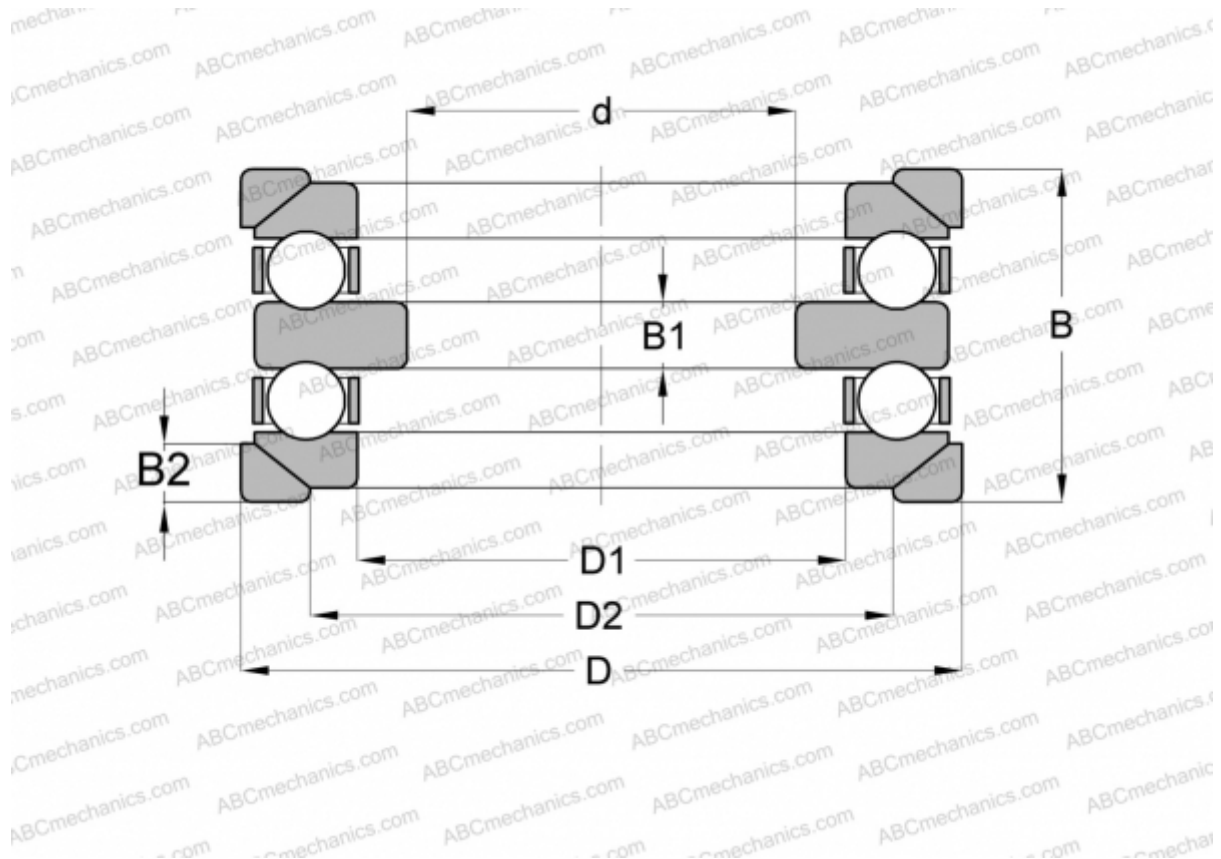

54240 U STEYR

Thrust ball bearings

TYPE: Ball bearings, Thrust ball bearing, Double direction, With spherical housing locating washer and one or two seating washers, separable

Technical specification

DIMENSIONS, MM

d	170,000
D	290,000
D1	204,000
D2	240,000
B	133,000
B1	24,000
B2	23,000

WEIGHT, KG 27,400

MANUFACTURER [STEYR](#)

INTERCHANGE

ABC	54240+U240
FAG	54240MP+U240
RIV	DLR 200

INTERCHANGE

NSK [54240 U](#)