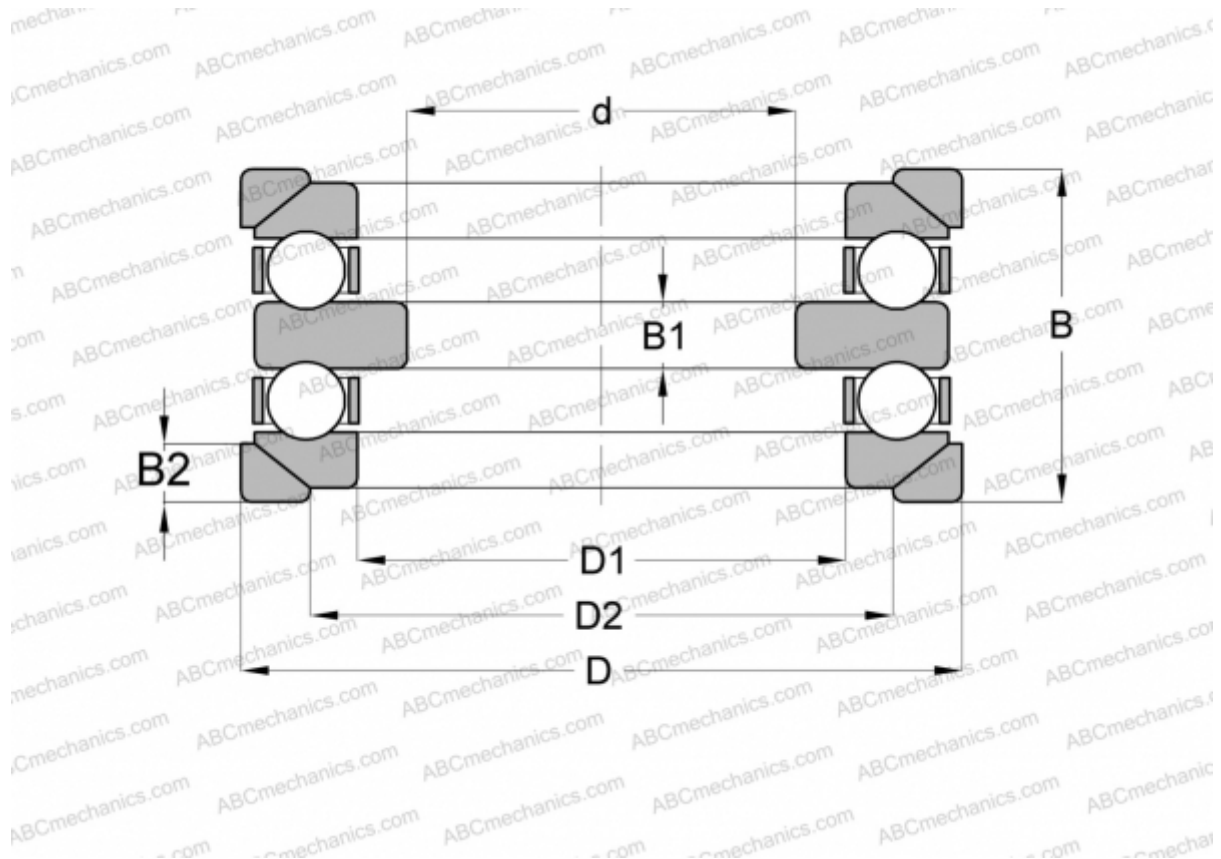

54244MP+U244 FAG

Thrust ball bearings

TYPE: Ball bearings, Thrust ball bearing, Double direction, With spherical housing locating washer and one or two seating washers, separable

Technical specification

DIMENSIONS, MM

d	190,000
D	310,000
D1	224,000
D2	260,000
B	134,000
B1	24,000
B2	25,000

WEIGHT, KG 29,600

MANUFACTURER [FAG](#)

INTERCHANGE

ABC	54244+U244
RIV	DLR 220
STEYR	54244 U

INTERCHANGE

NSK [54244 U](#)