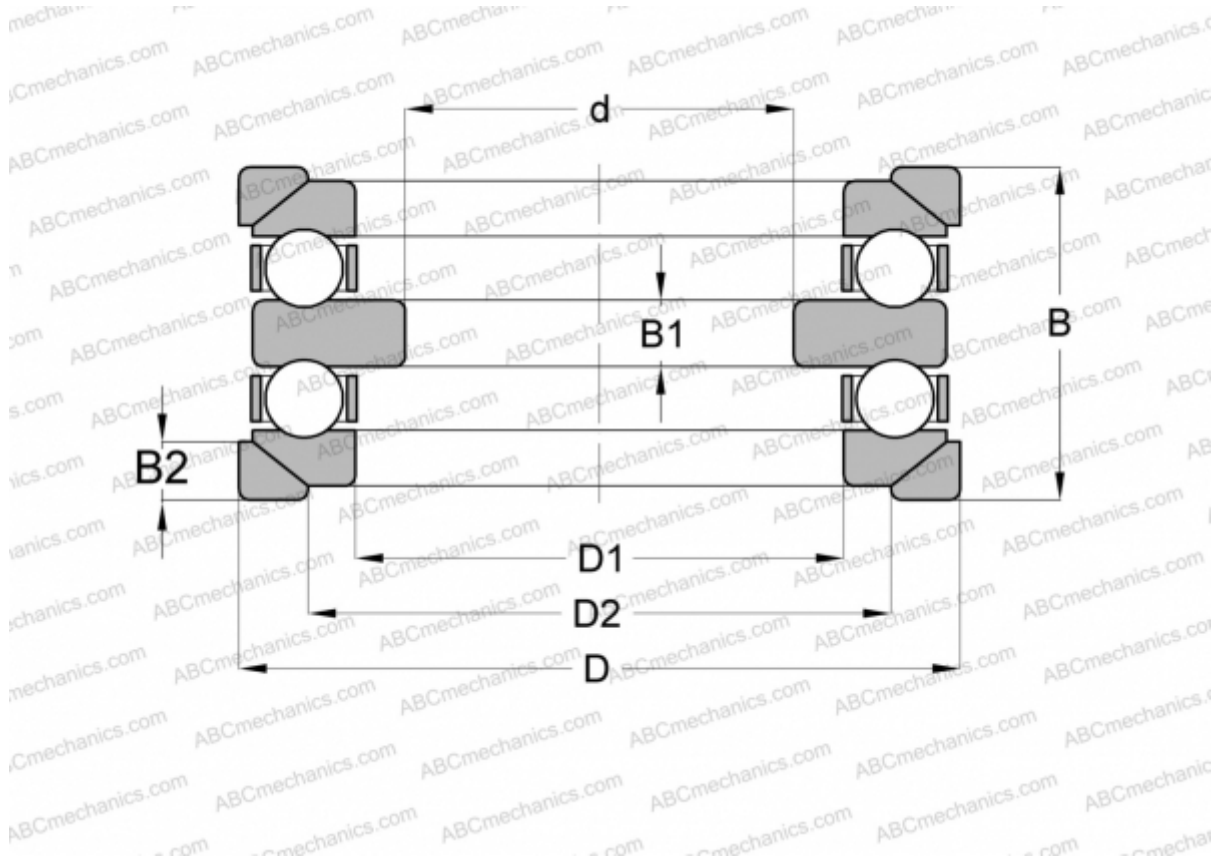

## 54244 U STEYR

Thrust ball bearings

TYPE: Ball bearings, Thrust ball bearing, Double direction, With spherical housing locating washer and one or two seating washers, separable

### Technical specification

#### DIMENSIONS, MM

d	190,000
D	310,000
D1	224,000
D2	260,000
B	134,000
B1	24,000
B2	25,000

**WEIGHT, KG** 29,600

**MANUFACTURER** [STEYR](#)