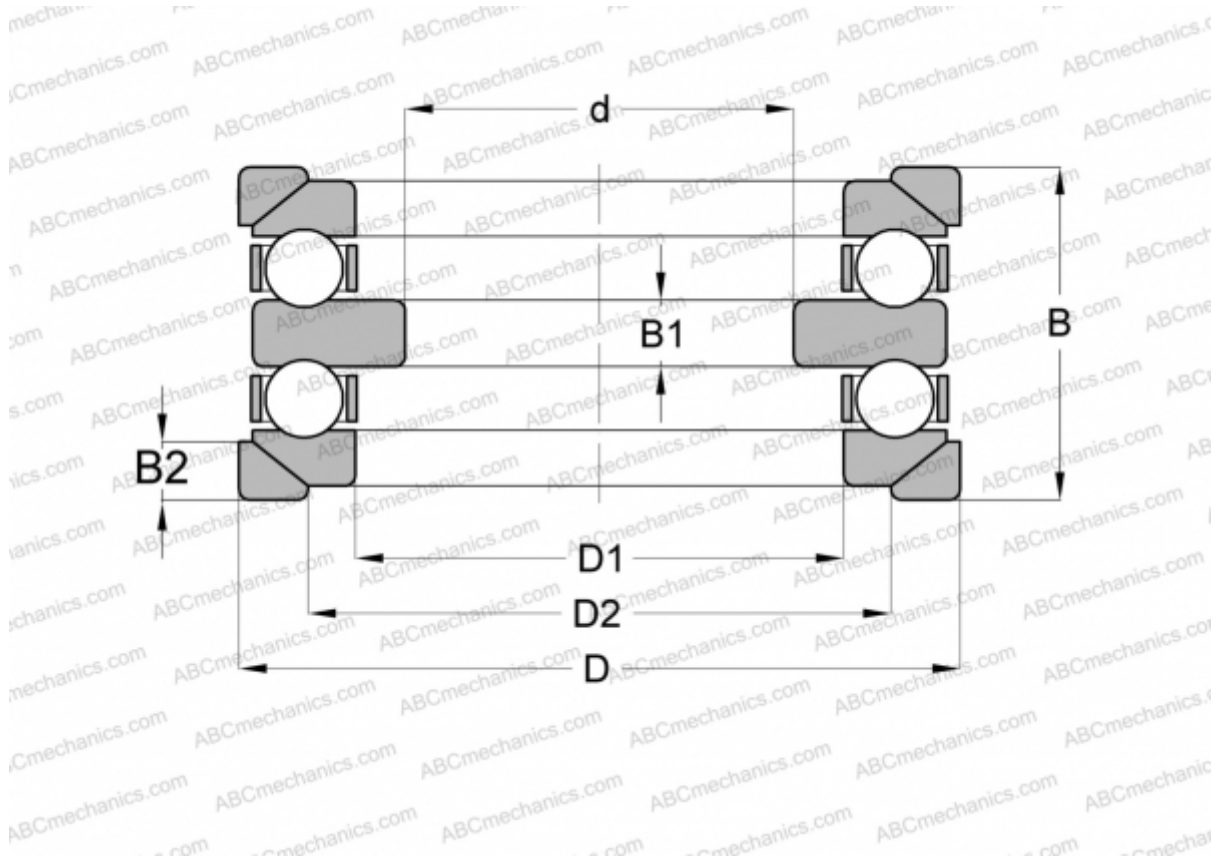

## 54244 U NSK

Thrust ball bearings

TYPE: Ball bearings, Thrust ball bearing, Double direction, With spherical housing locating washer and one or two seating washers, separable

### Technical specification

#### DIMENSIONS, MM

d	190,000
D	310,000
D1	224,000
D2	260,000
B	134,000
B1	24,000
B2	25,000

**WEIGHT, KG** 29,600

**MANUFACTURER** [NSK](#)