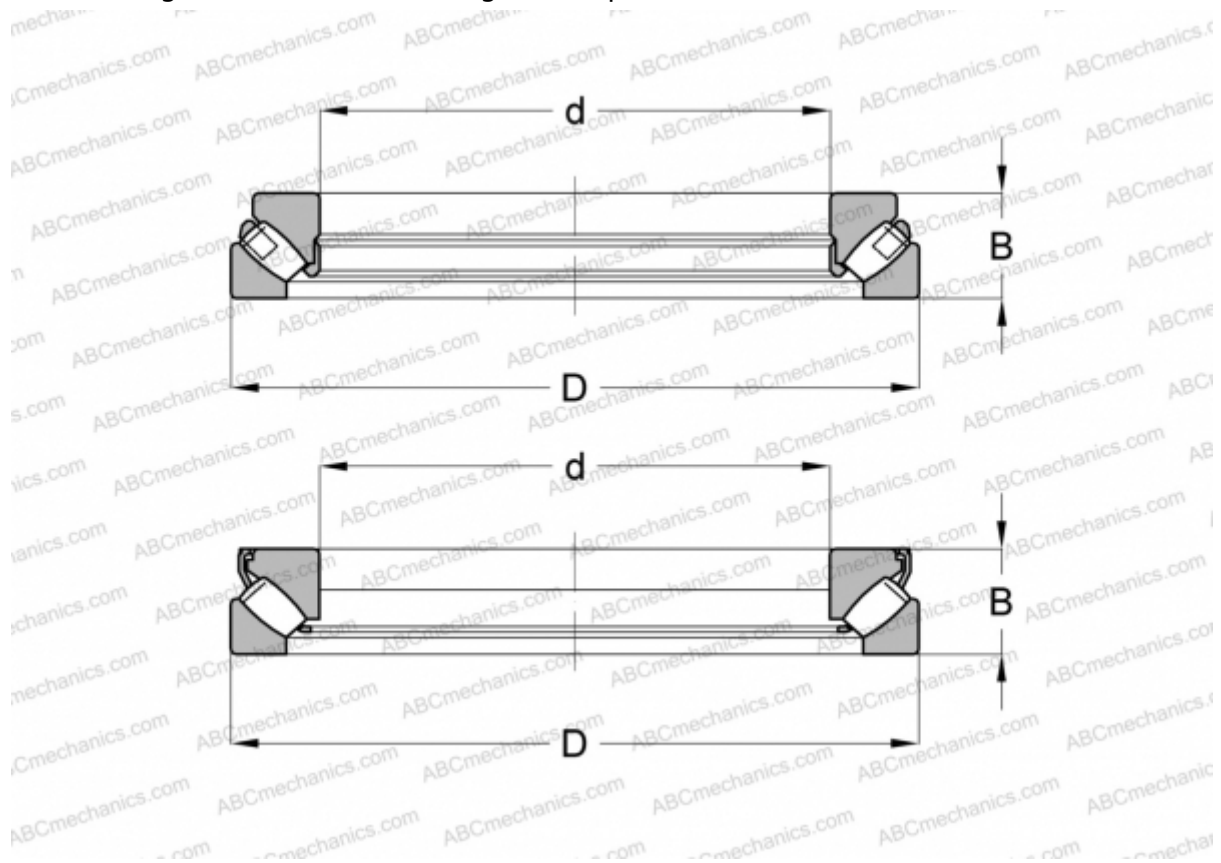

## 29413 E FAG

Spherical roller thrust bearings

TYPE: Roller bearings, Thrust roller bearing, Axial spherical

### Technical specification

#### DIMENSIONS, MM

d	65,000
D	140,000
B	45,000

**WEIGHT, KG** 2,731

**MANUFACTURER** [FAG](#)