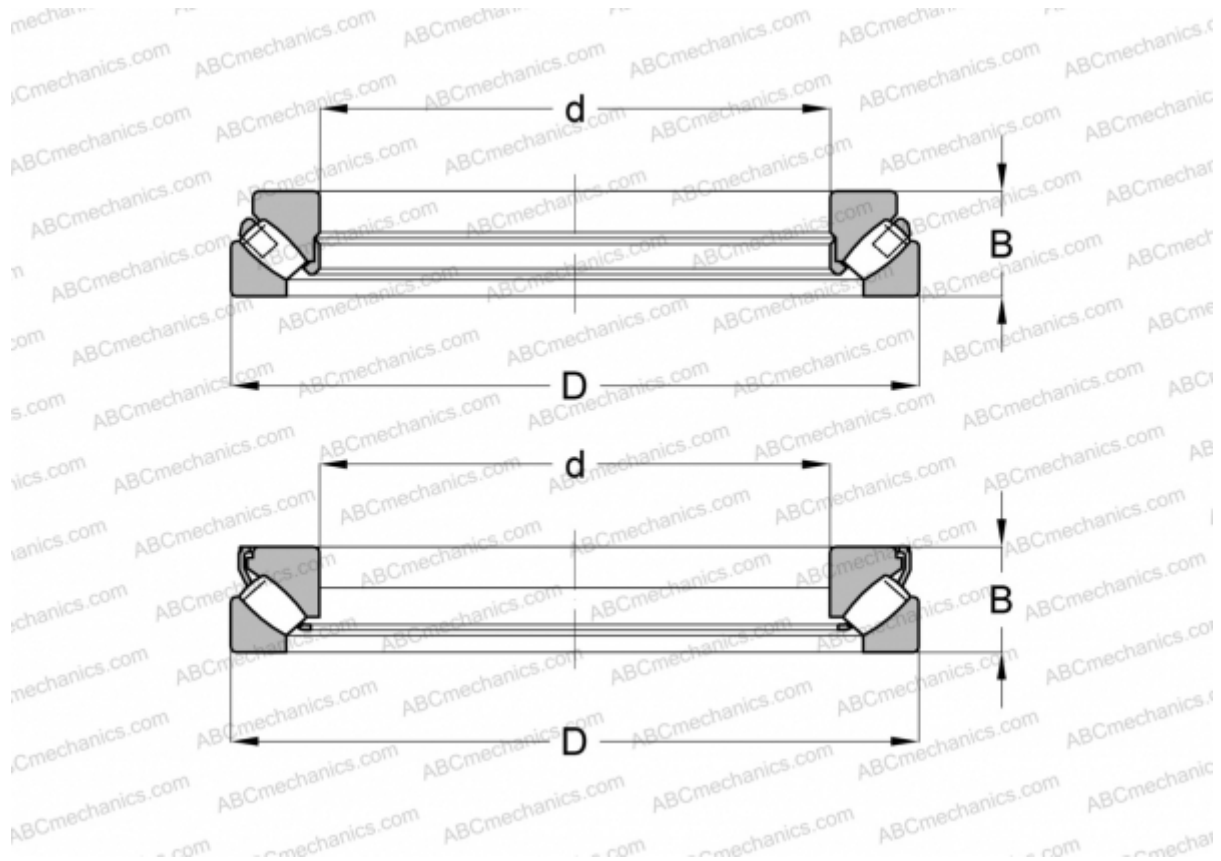

## 29414E ABC

Spherical roller thrust bearings

TYPE: Roller bearings, Thrust roller bearing, Axial spherical

### Technical specification

#### DIMENSIONS, MM

d	70,000
D	150,000
B	48,000

**WEIGHT, KG** 3,638

**MANUFACTURER** [ABC](#)