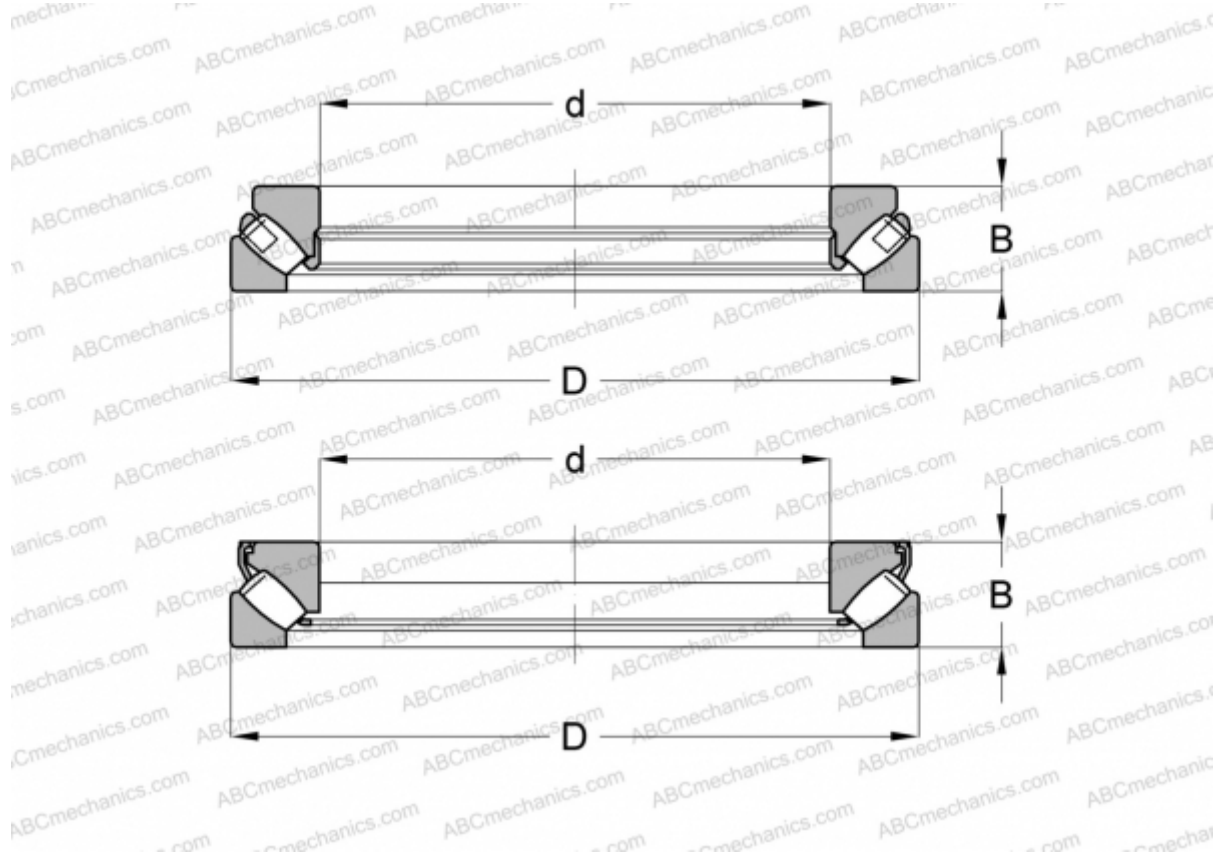

29415E ABC

Spherical roller thrust bearings

TYPE: Roller bearings, Thrust roller bearing, Axial spherical

Technical specification

DIMENSIONS, MM

d	75,000
D	160,000
B	51,000

WEIGHT, KG 4,277

MANUFACTURER [ABC](#)