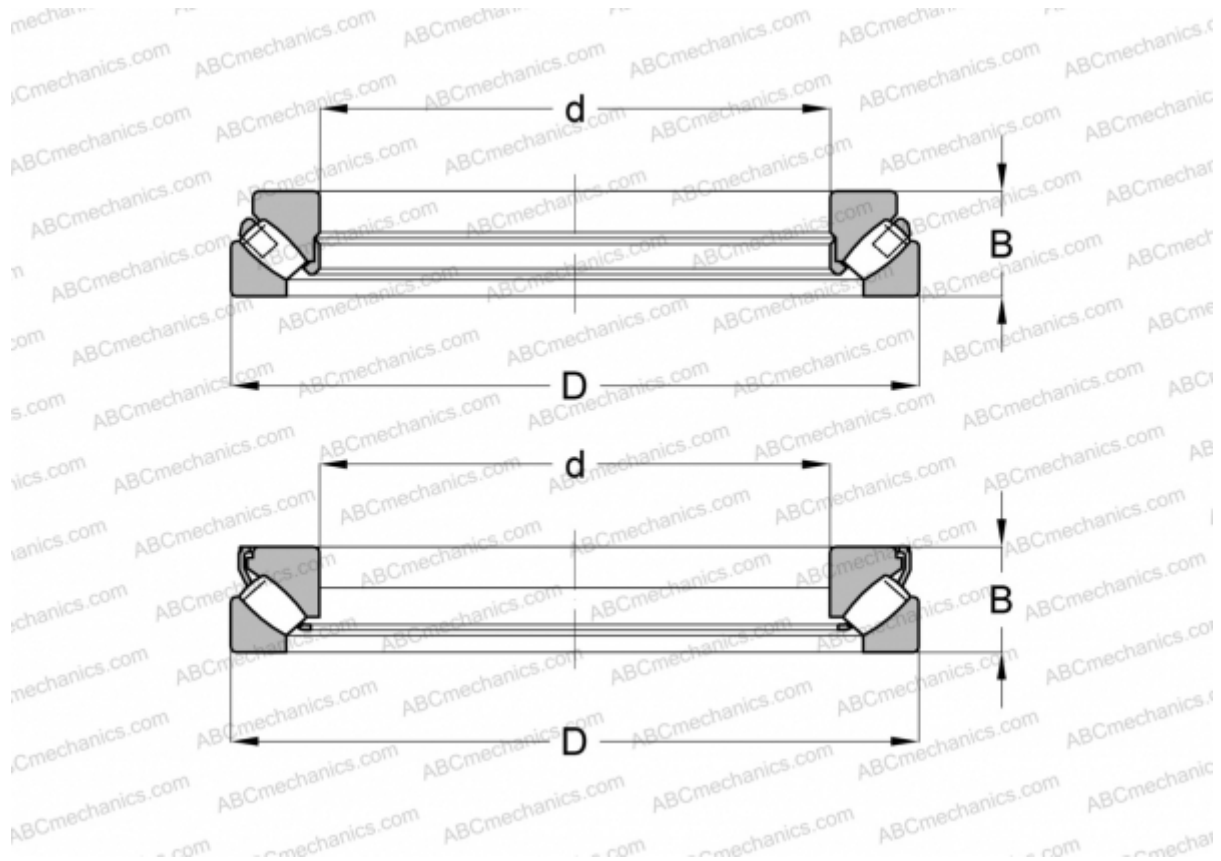

## 29317 E FAG

Spherical roller thrust bearings

TYPE: Roller bearings, Thrust roller bearing, Axial spherical

### Technical specification

#### DIMENSIONS, MM

d	85,000
D	150,000
B	39,000

**WEIGHT, KG** 2,495

**MANUFACTURER** [FAG](#)