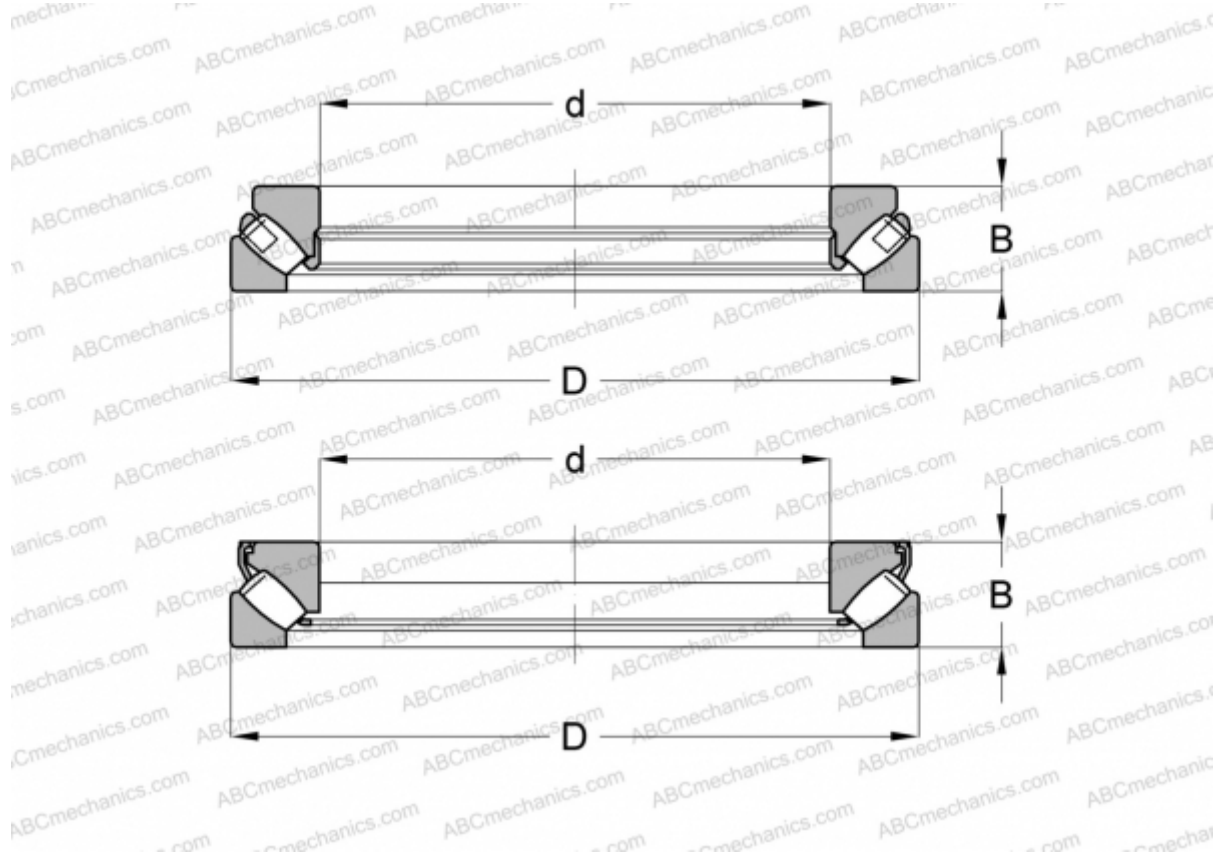

## 29318E ABC

Spherical roller thrust bearings

TYPE: Roller bearings, Thrust roller bearing, Axial spherical

### Technical specification

#### DIMENSIONS, MM

d	90,000
D	155,000
B	39,000

**WEIGHT, KG** 2,631

**MANUFACTURER** [ABC](#)