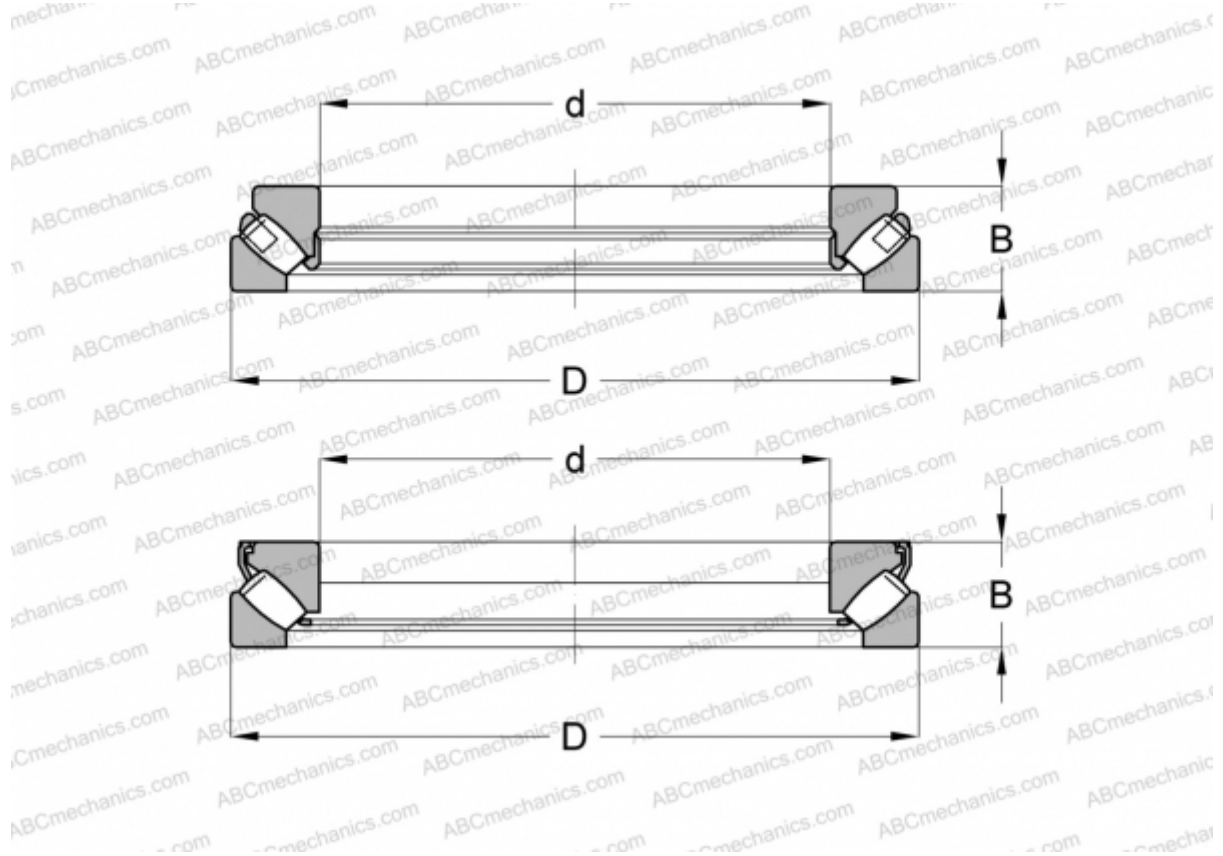

29318 E FAG

Spherical roller thrust bearings

TYPE: Roller bearings, Thrust roller bearing, Axial spherical

Technical specification

DIMENSIONS, MM

| | |
|---|---------|
| d | 90,000 |
| D | 155,000 |
| B | 39,000 |