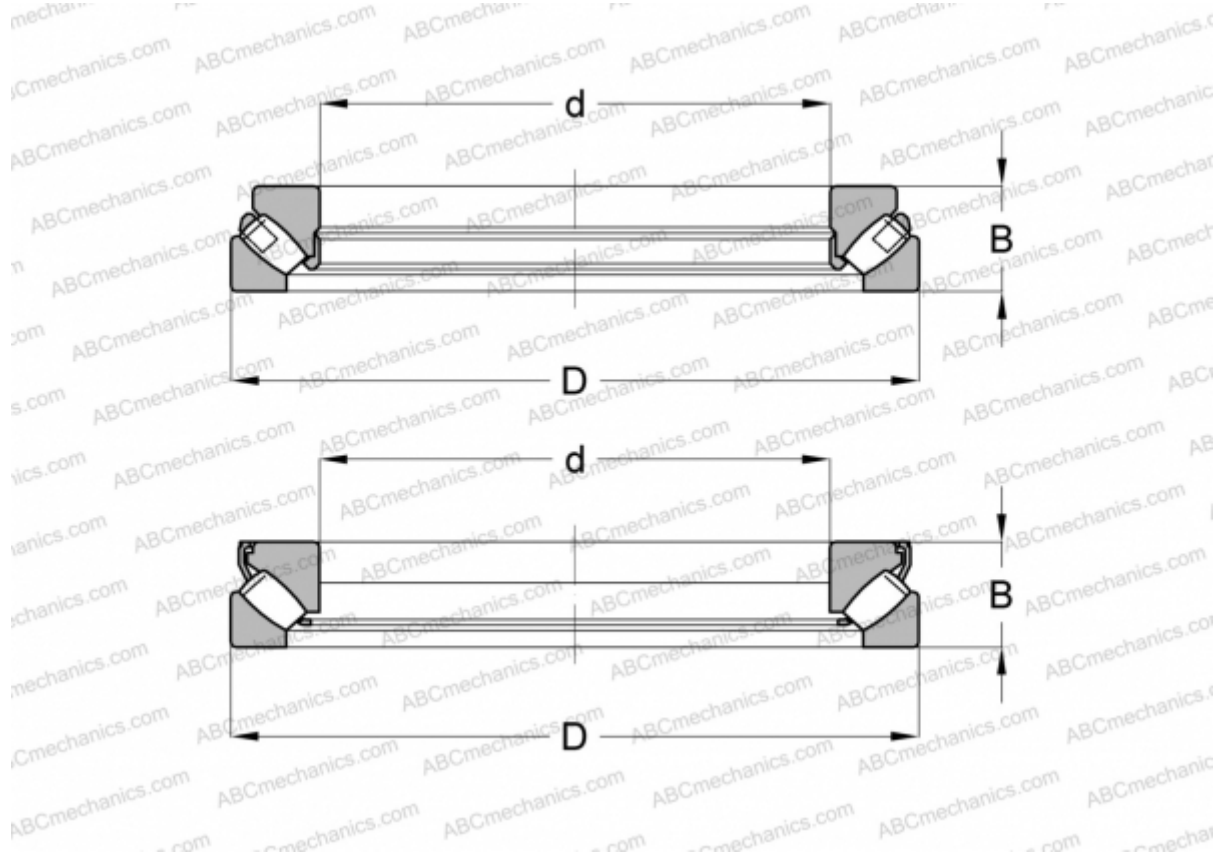

## 29418 E SKF

Spherical roller thrust bearings

TYPE: Roller bearings, Thrust roller bearing, Axial spherical

### Technical specification

#### DIMENSIONS, MM

d	90,000
D	190,000
B	60,000

**WEIGHT, KG** 7,750

**MANUFACTURER** [SKF](#)