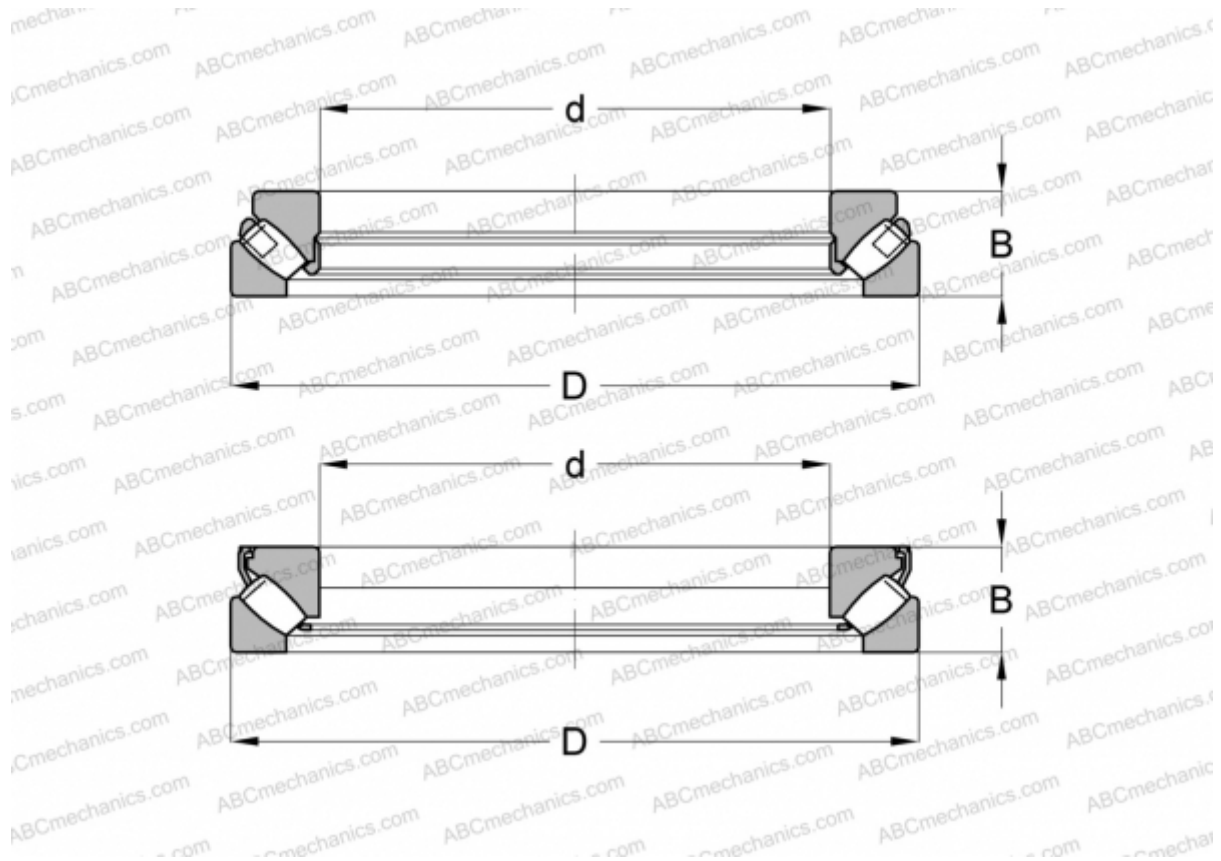

## 29420E ABC

Spherical roller thrust bearings

TYPE: Roller bearings, Thrust roller bearing, Axial spherical

### Technical specification

#### DIMENSIONS, MM

d	100,000
D	210,000
B	67,000

**WEIGHT, KG** 9,843

**MANUFACTURER** [ABC](#)