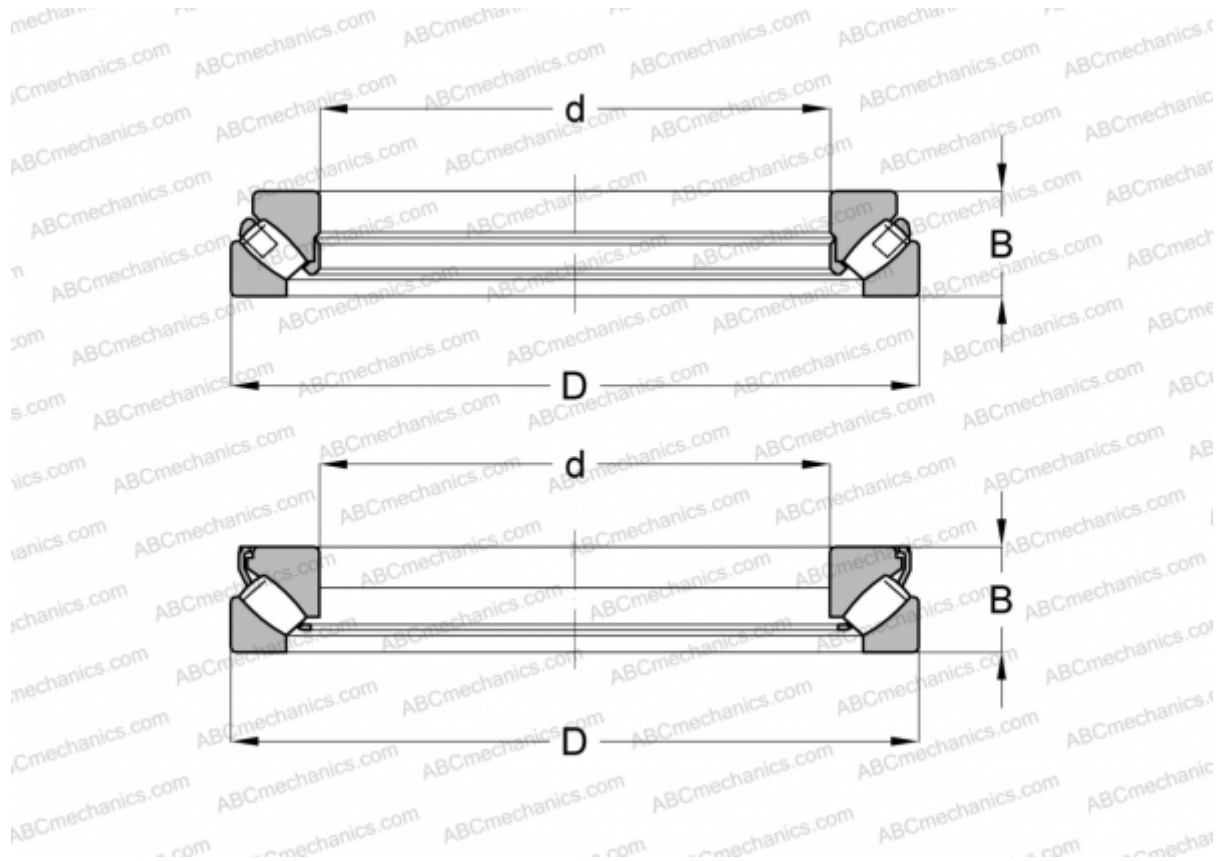

## 29322 E FAG

Spherical roller thrust bearings

TYPE: Roller bearings, Thrust roller bearing, Axial spherical

### Technical specification

#### DIMENSIONS, MM

|   |         |
|---|---------|
| d | 110,000 |
| D | 190,000 |
| B | 48,000  |

**WEIGHT, KG** 4,990

**MANUFACTURER** [FAG](#)