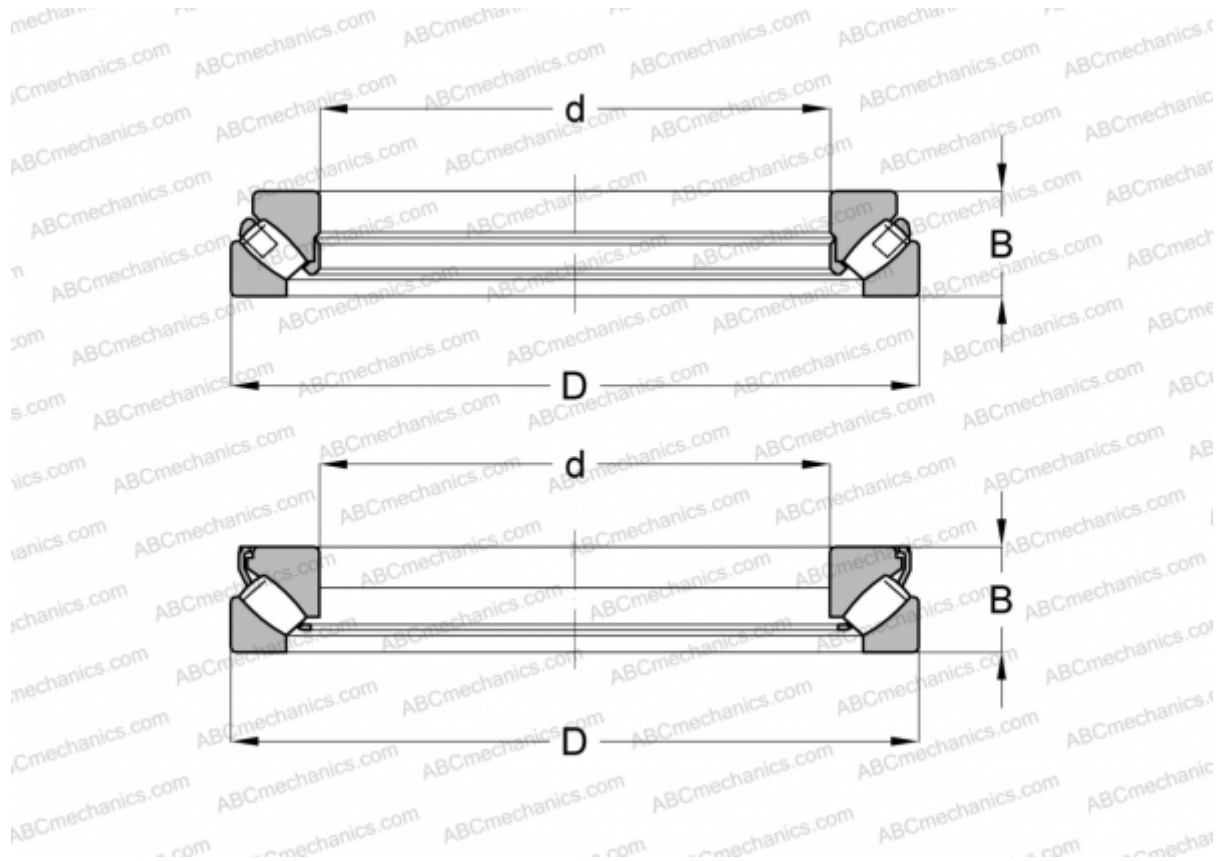

## 29422 E FAG

Spherical roller thrust bearings

TYPE: Roller bearings, Thrust roller bearing, Axial spherical

### Technical specification

#### DIMENSIONS, MM

d	110,000
D	230,000
B	73,000

**WEIGHT, KG** 12,837

**MANUFACTURER** [FAG](#)