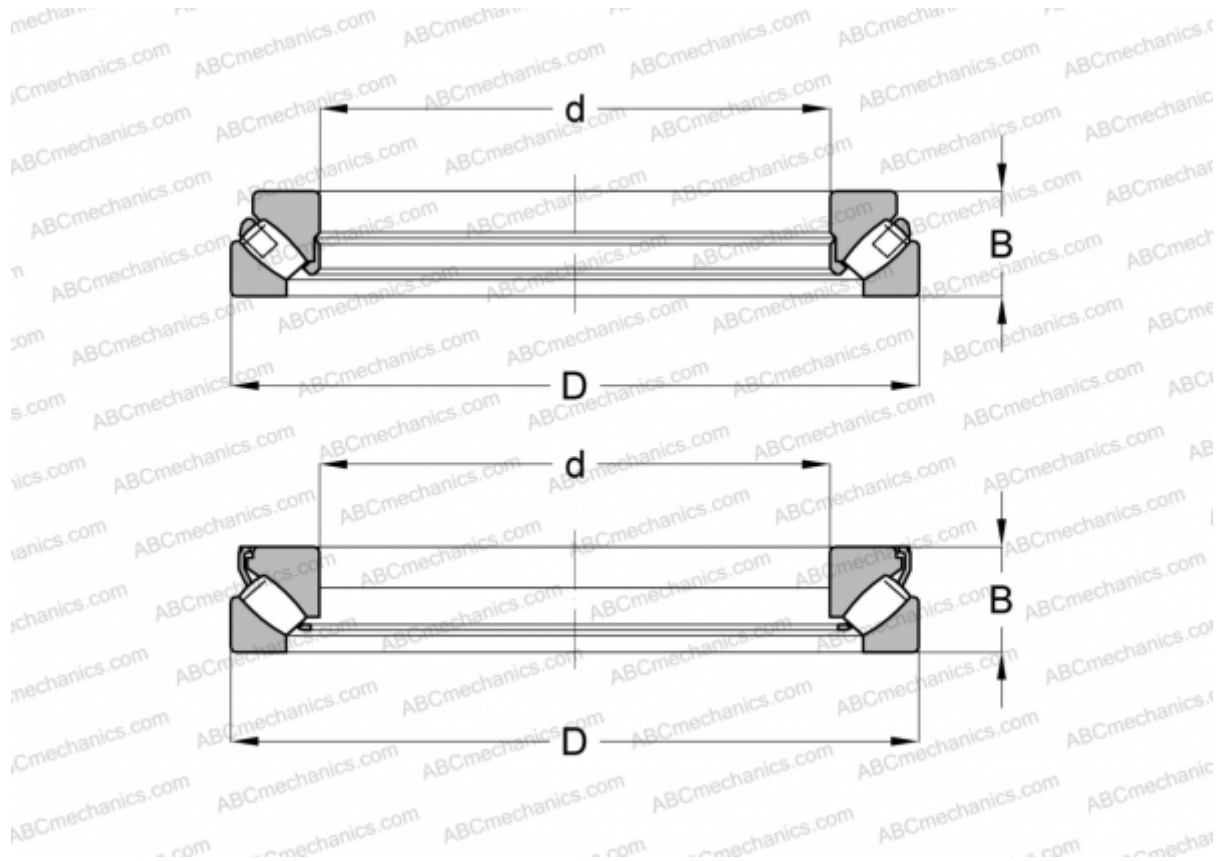

## 29324E ABC

Spherical roller thrust bearings

TYPE: Roller bearings, Thrust roller bearing, Axial spherical

### Technical specification

#### DIMENSIONS, MM

d	120,000
D	210,000
B	54,000

**WEIGHT, KG** 6,759

**MANUFACTURER** [ABC](#)