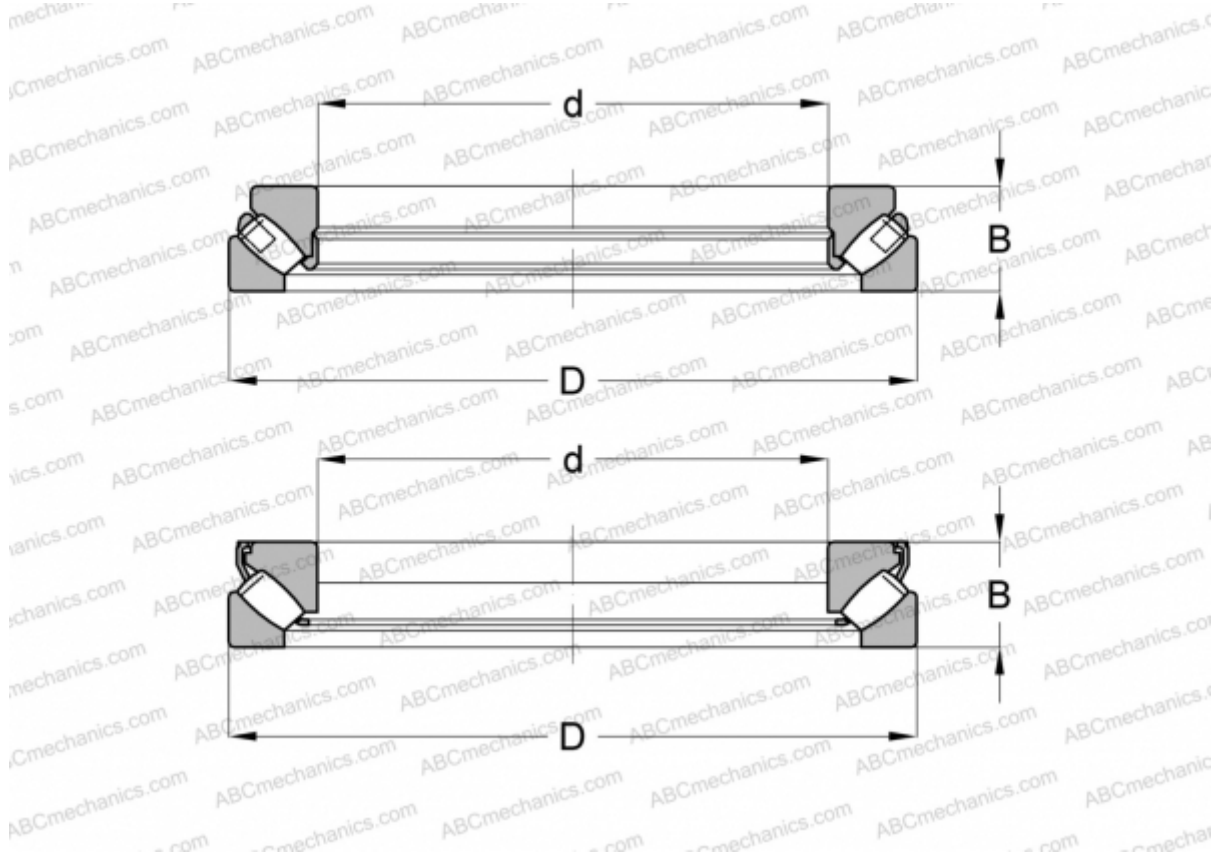

## 29326 E SKF

Spherical roller thrust bearings

TYPE: Roller bearings, Thrust roller bearing, Axial spherical

### Technical specification

#### DIMENSIONS, MM

d	130,000
D	225,000
B	58,000

**WEIGHT, KG** 9,000

**MANUFACTURER** [SKF](#)