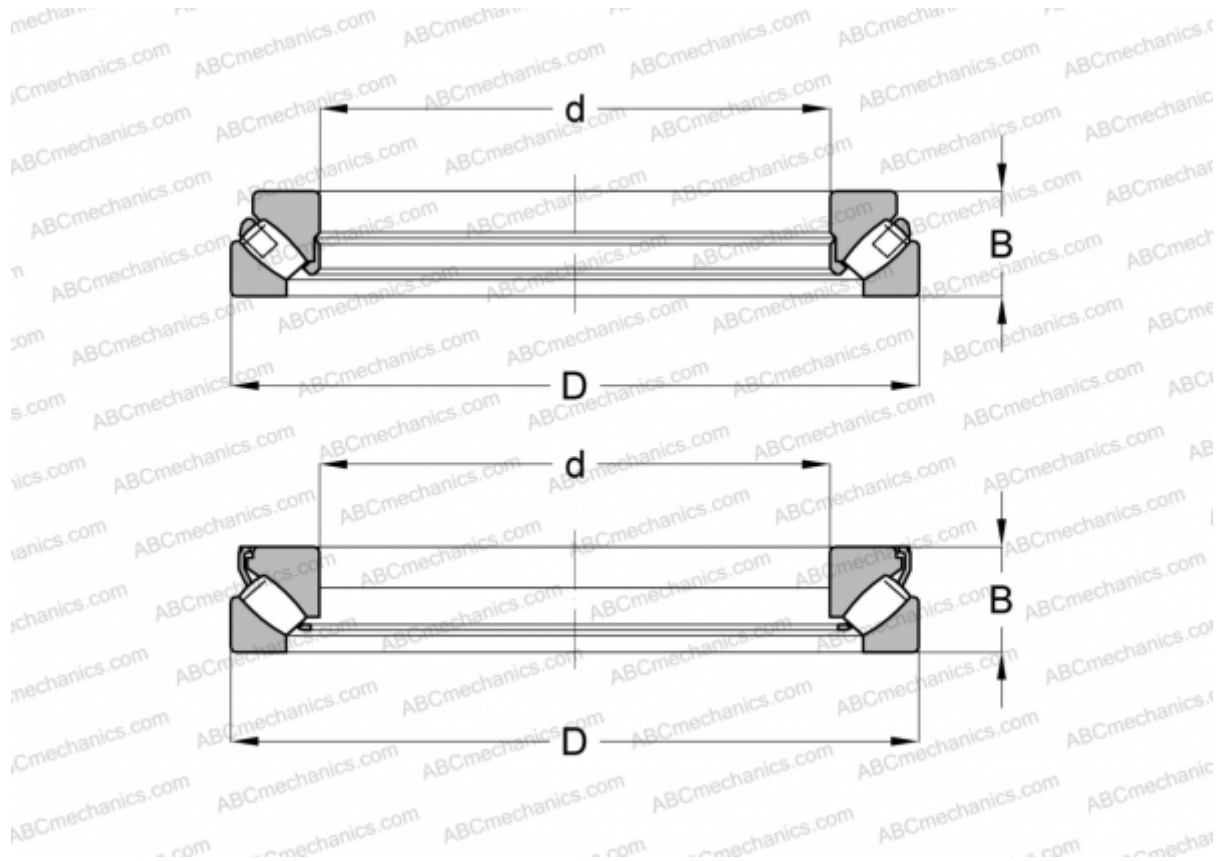

## 29426 E FAG

Spherical roller thrust bearings

TYPE: Roller bearings, Thrust roller bearing, Axial spherical

### Technical specification

#### DIMENSIONS, MM

d	130,000
D	270,000
B	85,000

**WEIGHT, KG** 20,185

**MANUFACTURER** [FAG](#)