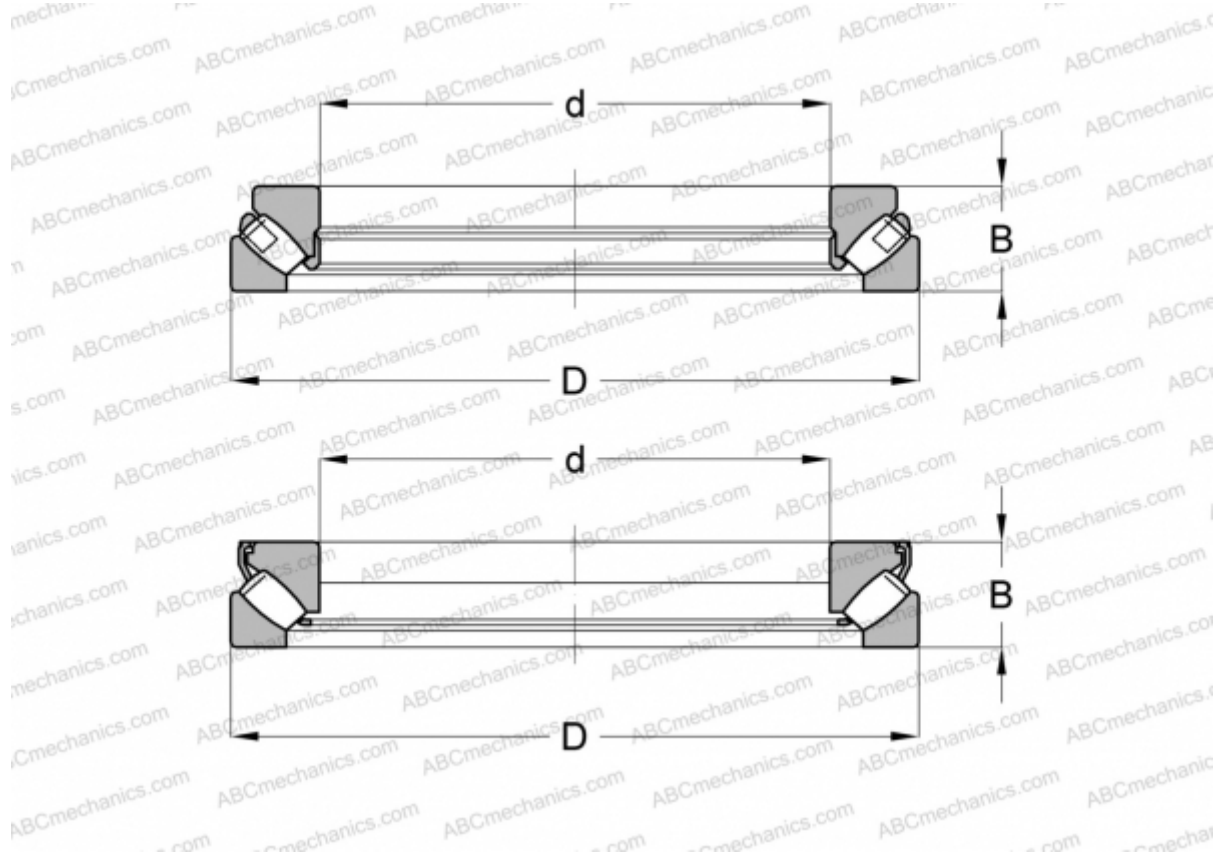

## 29328E ABC

Spherical roller thrust bearings

TYPE: Roller bearings, Thrust roller bearing, Axial spherical

### Technical specification

#### DIMENSIONS, MM

d	140,000
D	240,000
B	60,000

**WEIGHT, KG** 9,798

**MANUFACTURER** [ABC](#)