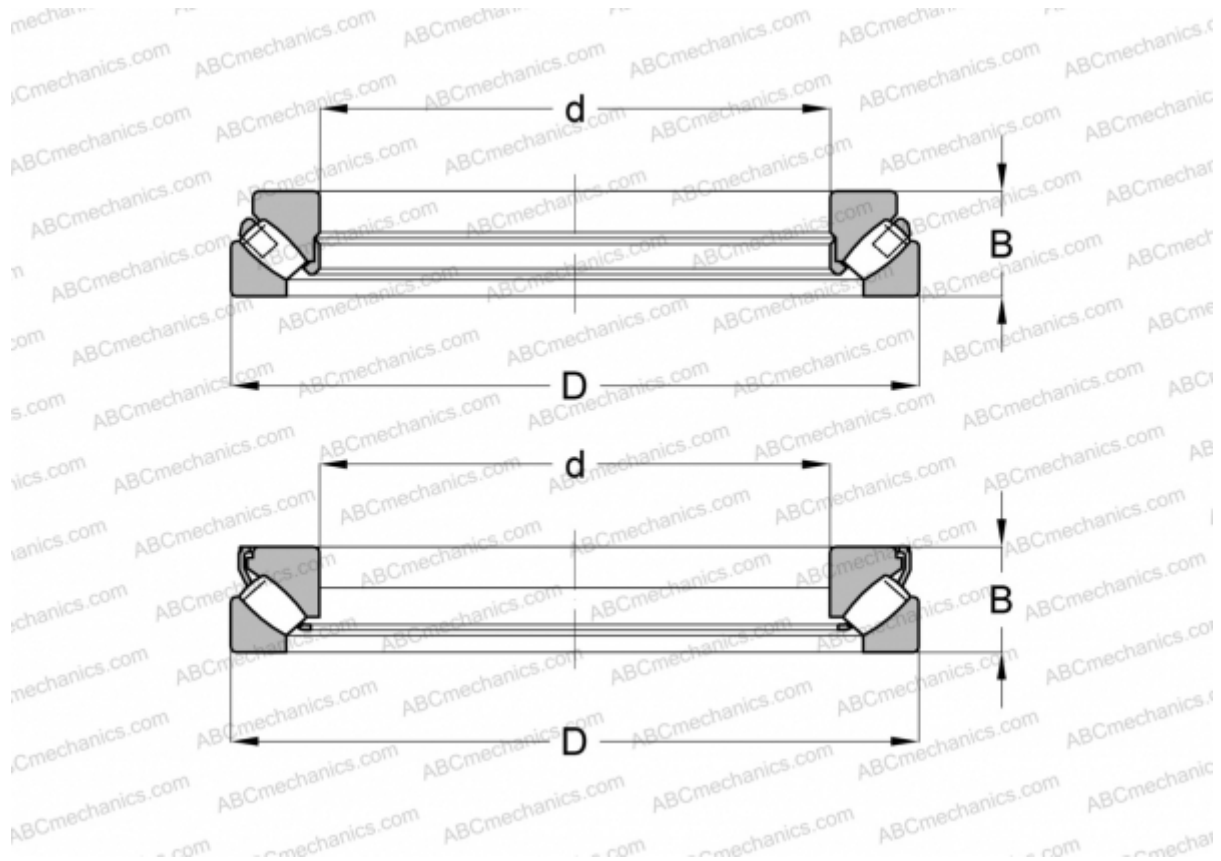

## 29328 E FAG

Spherical roller thrust bearings

TYPE: Roller bearings, Thrust roller bearing, Axial spherical

### Technical specification

#### DIMENSIONS, MM

d	140,000
D	240,000
B	60,000

**WEIGHT, KG** 9,798

**MANUFACTURER** [FAG](#)