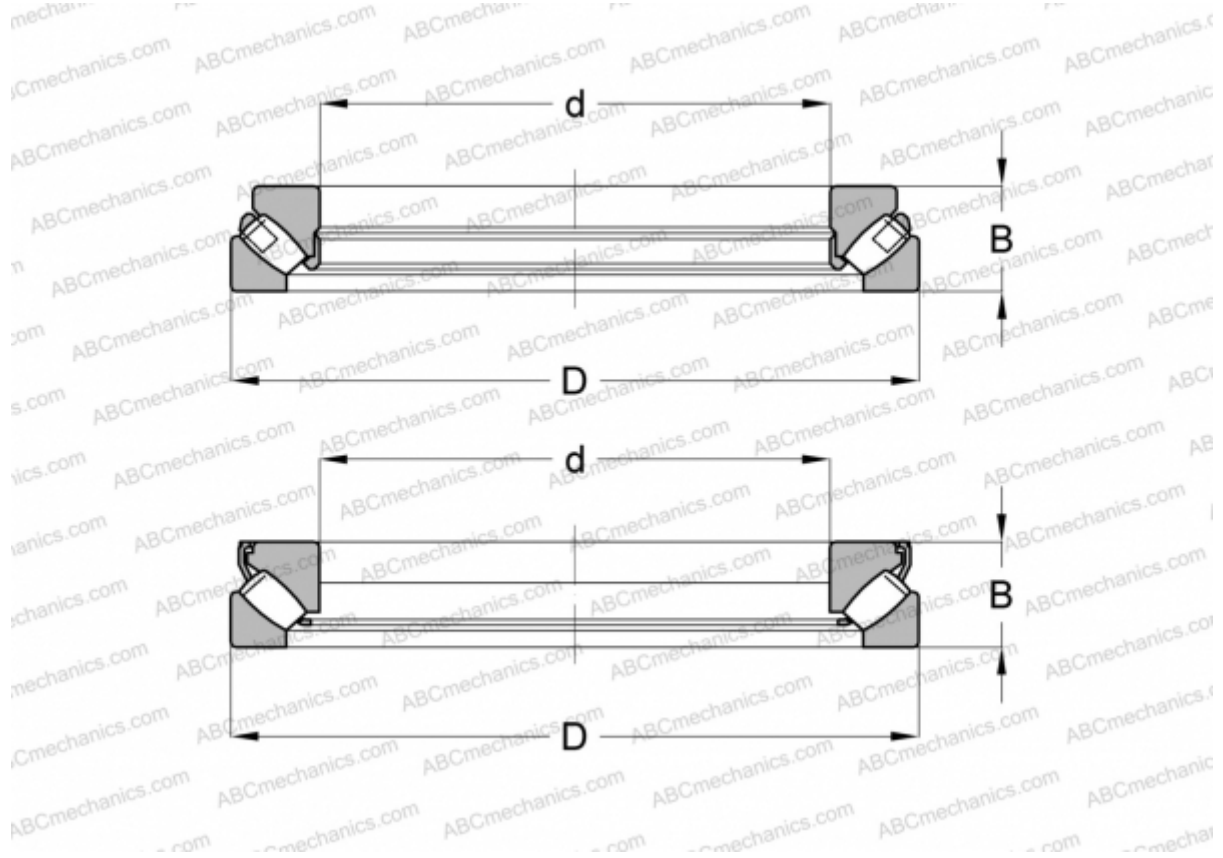

## 29428 E SKF

Spherical roller thrust bearings

TYPE: Roller bearings, Thrust roller bearing, Axial spherical

### Technical specification

#### DIMENSIONS, MM

d	140,000
D	280,000
B	85,000

**WEIGHT, KG** 23,000

**MANUFACTURER** [SKF](#)