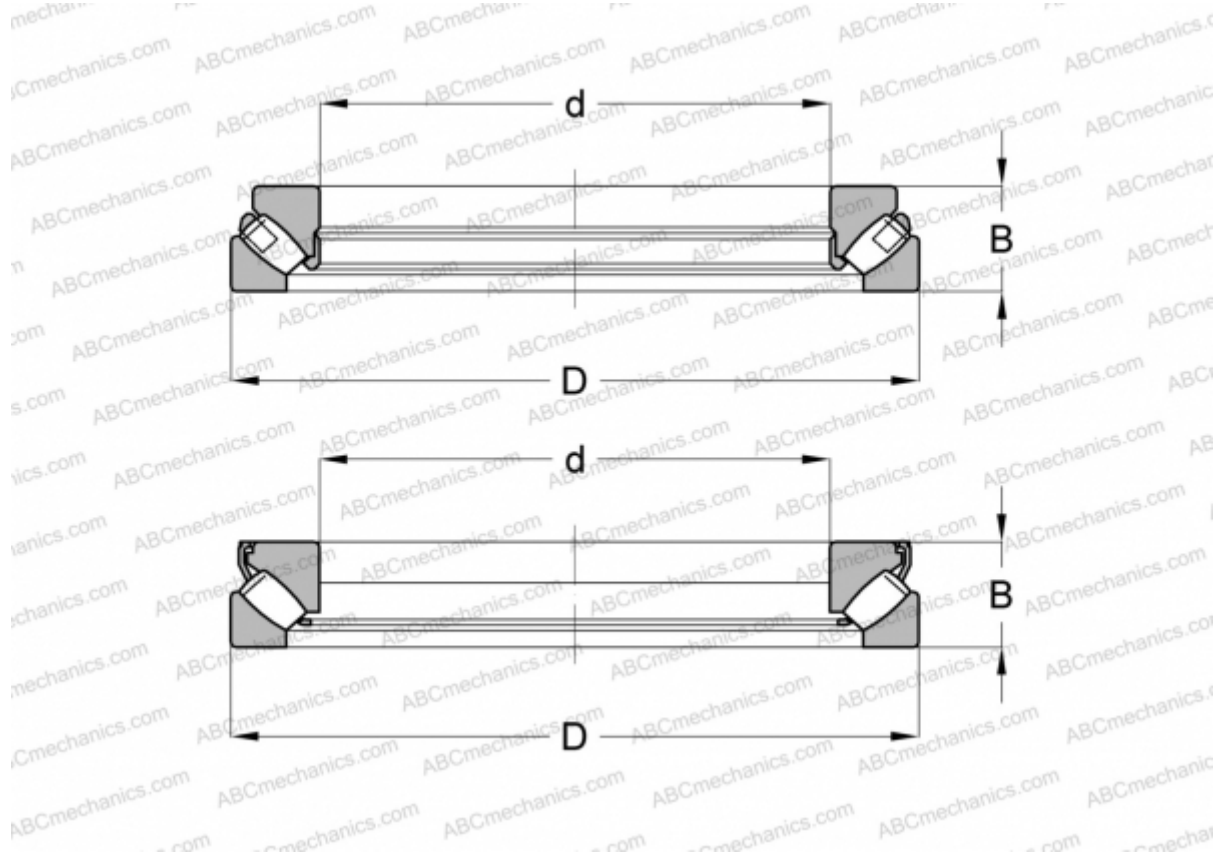

29230 ABC

Spherical roller thrust bearings

TYPE: Roller bearings, Thrust roller bearing, Axial spherical

Technical specification

DIMENSIONS, MM

d	150,000
D	215,000
B	39,000

WEIGHT, KG 4,468

MANUFACTURER [ABC](#)