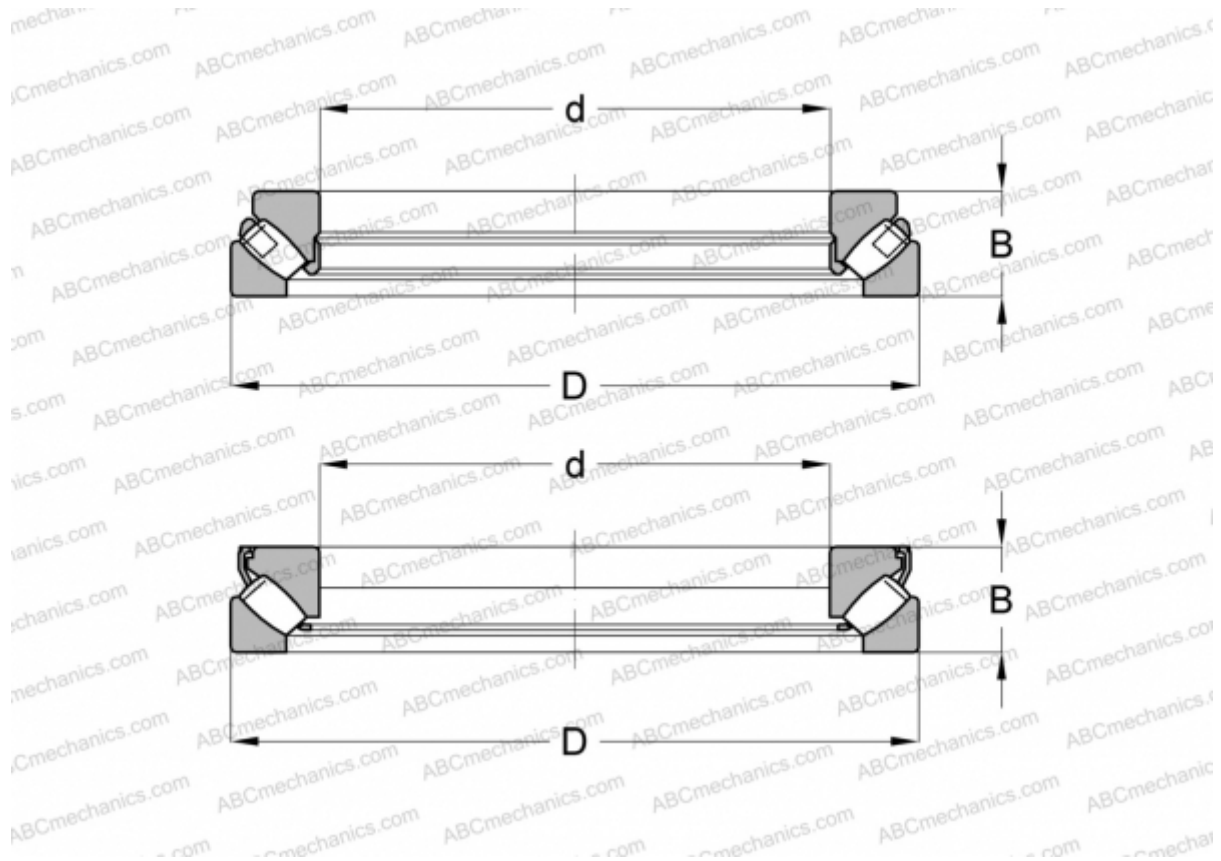

## 29330 TORRINGTON

Spherical roller thrust bearings

TYPE: Roller bearings, Thrust roller bearing, Axial spherical

### Technical specification

#### DIMENSIONS, MM

d	150,000
D	250,000
B	60,000

**WEIGHT, KG** 10,297

**MANUFACTURER** [TORRINGTON](#)