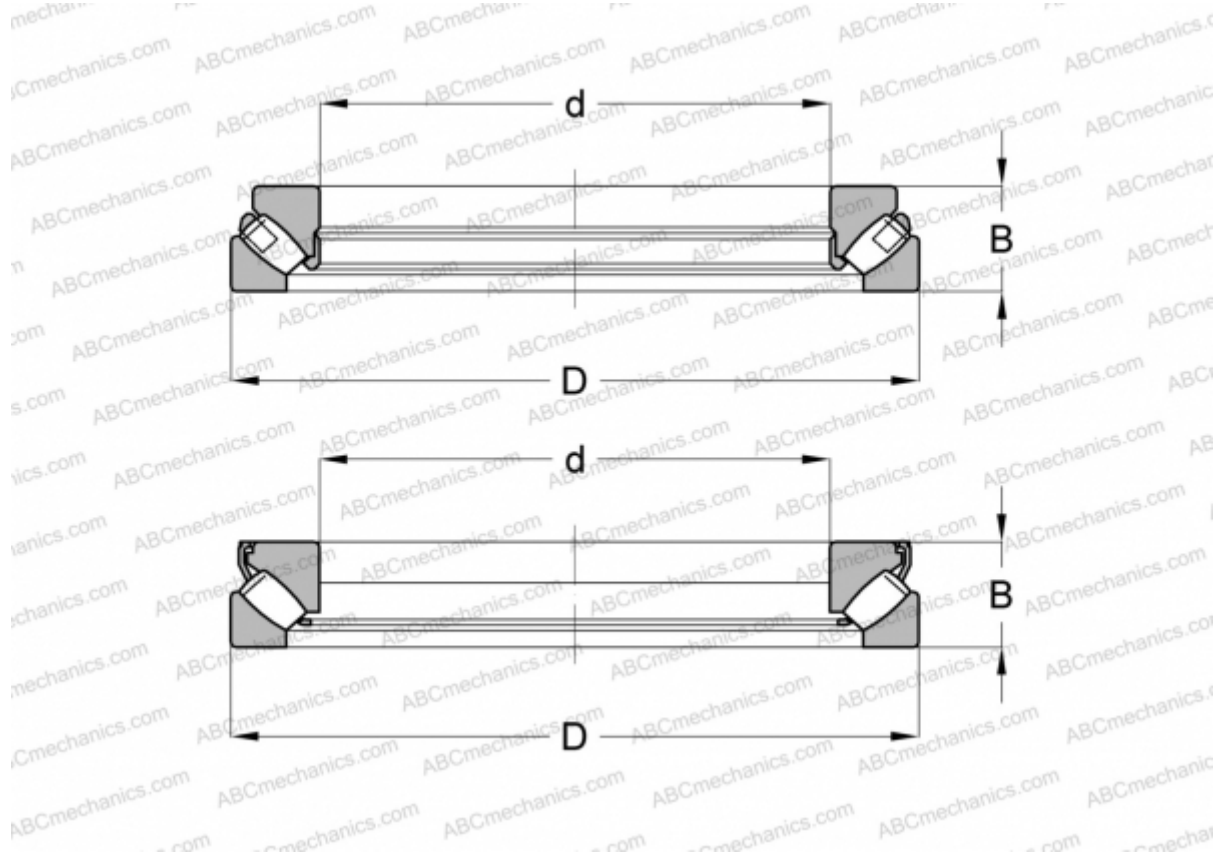

## 29434E ABC

Spherical roller thrust bearings

TYPE: Roller bearings, Thrust roller bearing, Axial spherical

### Technical specification

#### DIMENSIONS, MM

d	170,000
D	340,000
B	103,000

**WEIGHT, KG** 38,555

**MANUFACTURER** [ABC](#)