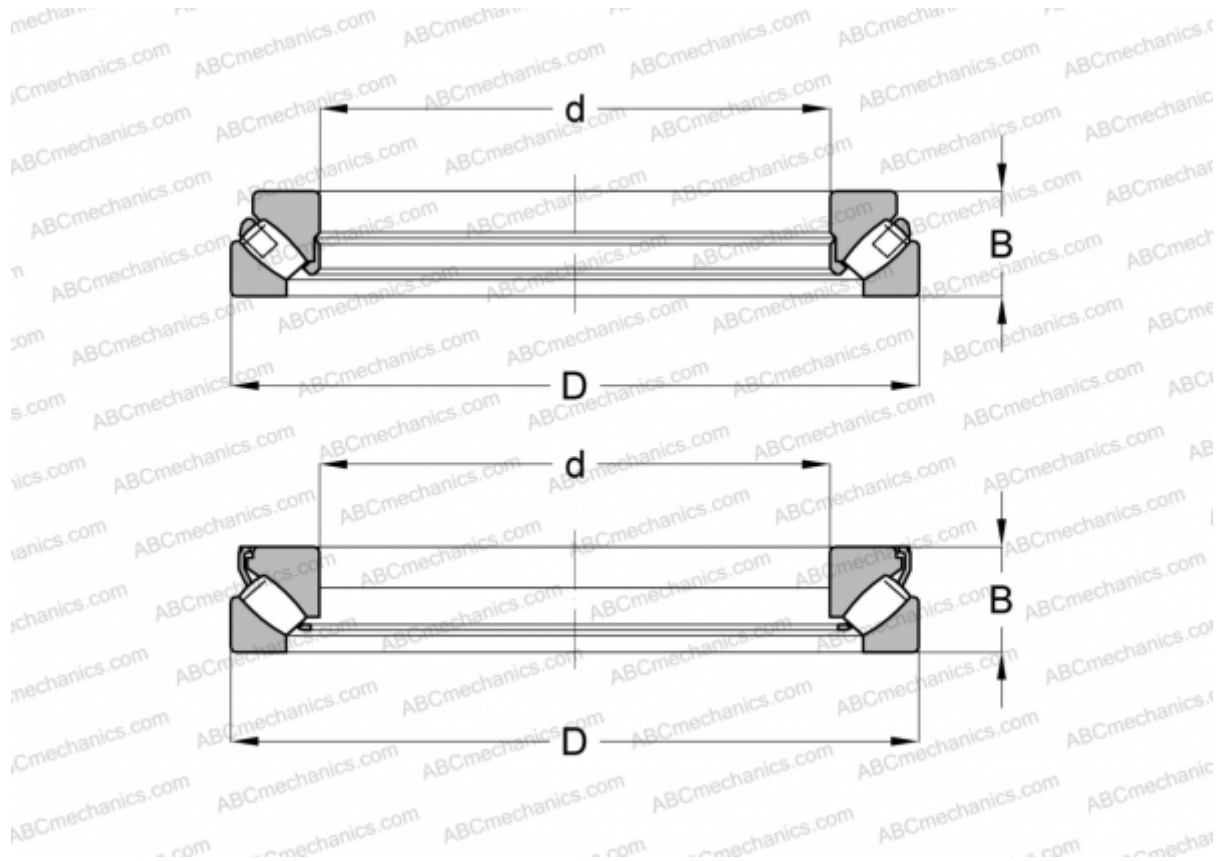

29236E ABC

Spherical roller thrust bearings

TYPE: Roller bearings, Thrust roller bearing, Axial spherical

Technical specification

DIMENSIONS, MM

| | |
|---|---------|
| d | 180,000 |
| D | 250,000 |
| B | 42,000 |

WEIGHT, KG 6,350

MANUFACTURER [ABC](#)

INTERCHANGE

| | |
|-----|-------------------------|
| SKF | 29236 E |
|-----|-------------------------|