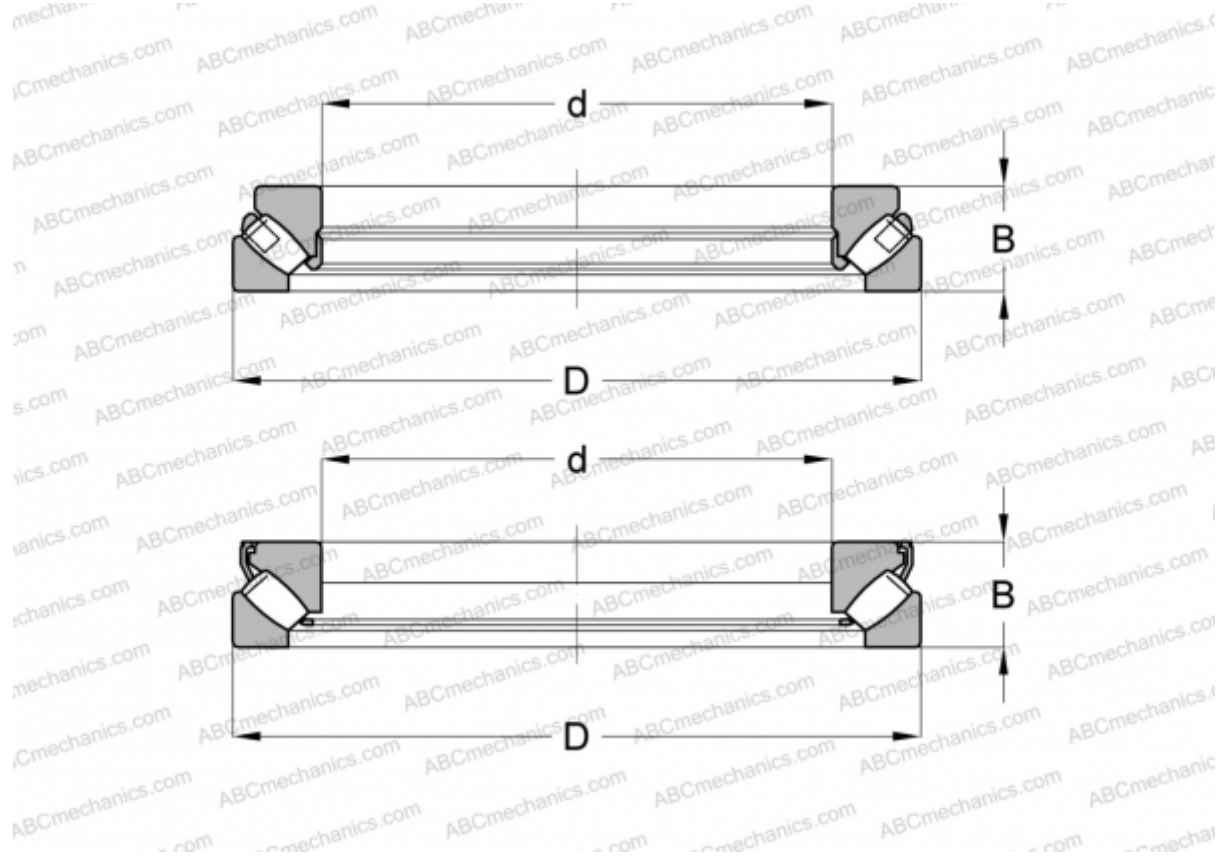

## 29236 E SKF

Spherical roller thrust bearings

TYPE: Roller bearings, Thrust roller bearing, Axial spherical

### Technical specification

#### DIMENSIONS, MM

d	180,000
D	250,000
B	42,000

**WEIGHT, KG** 5,800

**MANUFACTURER** [SKF](#)