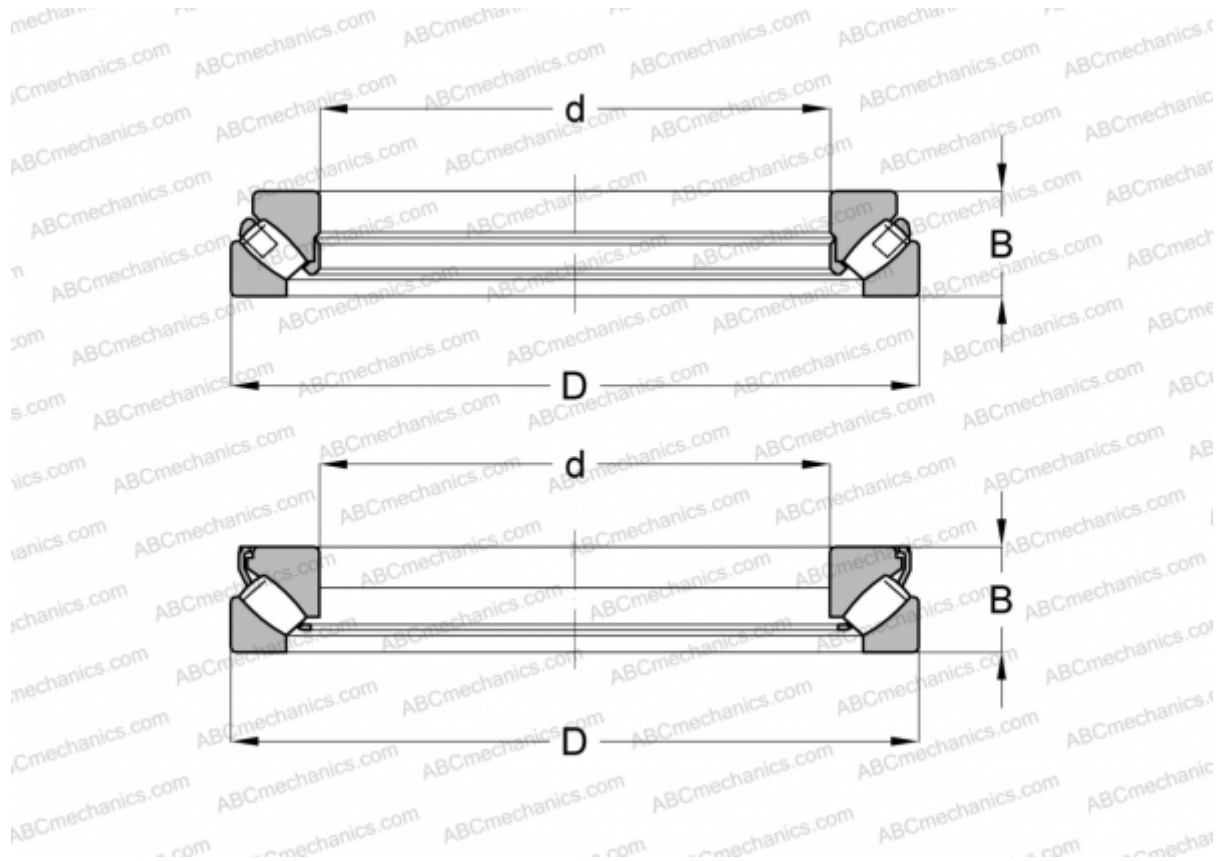

## 29336E ABC

Spherical roller thrust bearings

TYPE: Roller bearings, Thrust roller bearing, Axial spherical

### Technical specification

#### DIMENSIONS, MM

d	180,000
D	300,000
B	73,000

**WEIGHT, KG** 18,008

**MANUFACTURER** [ABC](#)