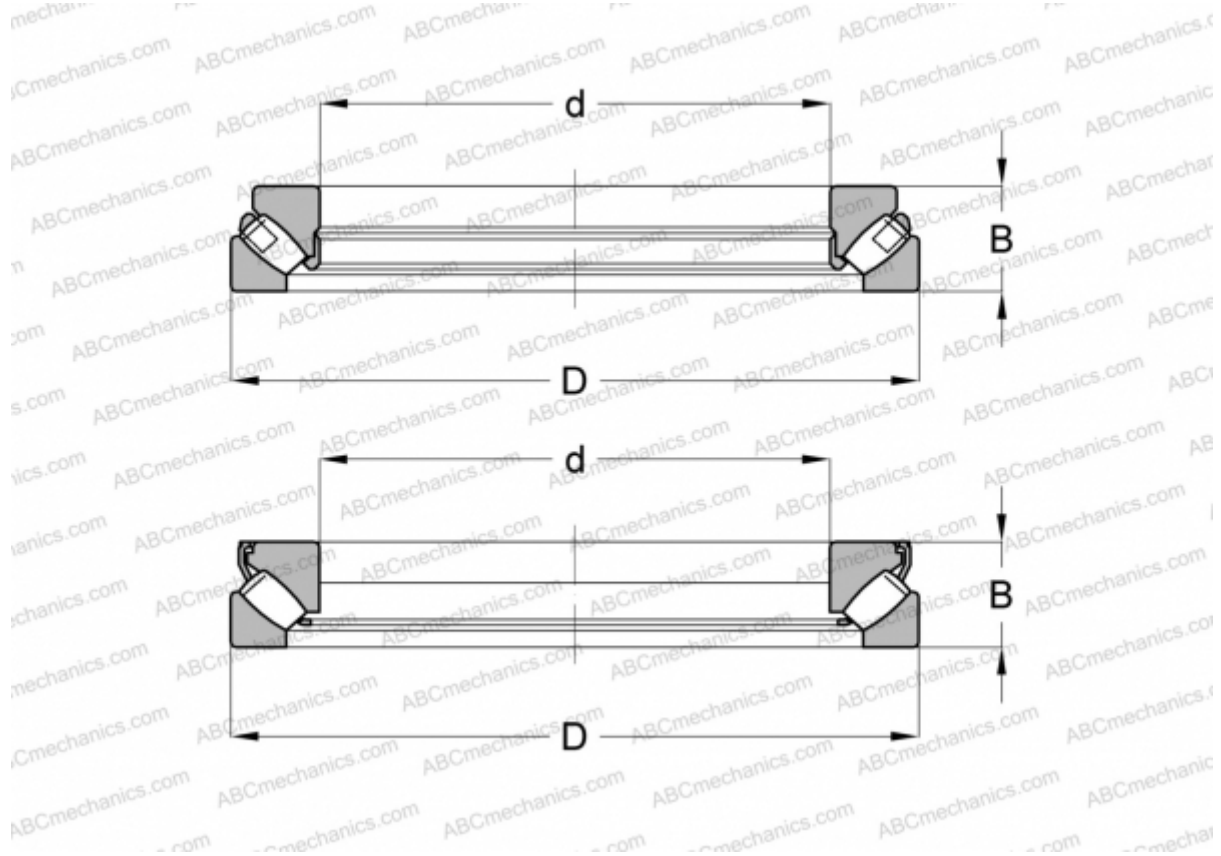

## 29336 E FAG

Spherical roller thrust bearings

TYPE: Roller bearings, Thrust roller bearing, Axial spherical

### Technical specification

#### DIMENSIONS, MM

|   |         |
|---|---------|
| d | 180,000 |
| D | 300,000 |
| B | 73,000  |

**WEIGHT, KG** 18,008

**MANUFACTURER** [FAG](#)