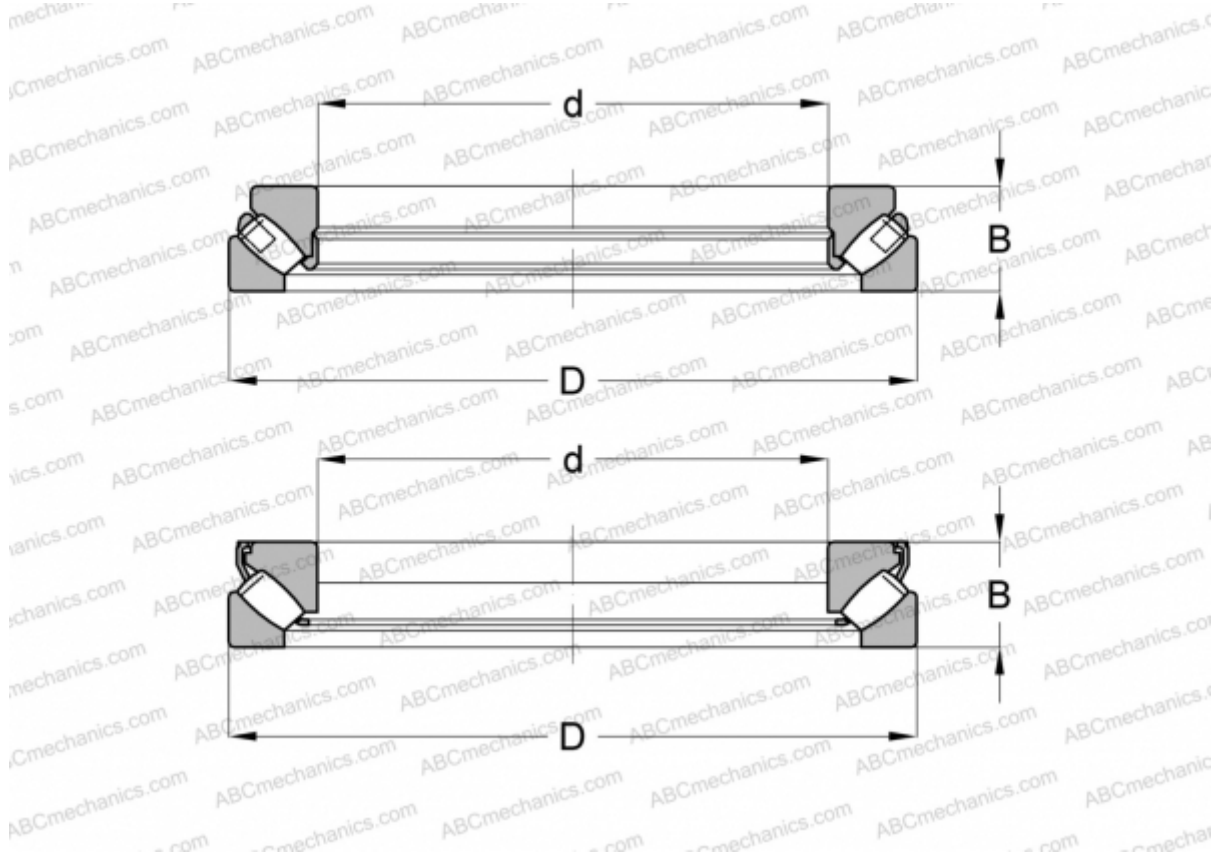

## 29336 E SKF

Spherical roller thrust bearings

TYPE: Roller bearings, Thrust roller bearing, Axial spherical

### Technical specification

#### DIMENSIONS, MM

d	180,000
D	300,000
B	73,000

**WEIGHT, KG** 19,500

**MANUFACTURER** [SKF](#)