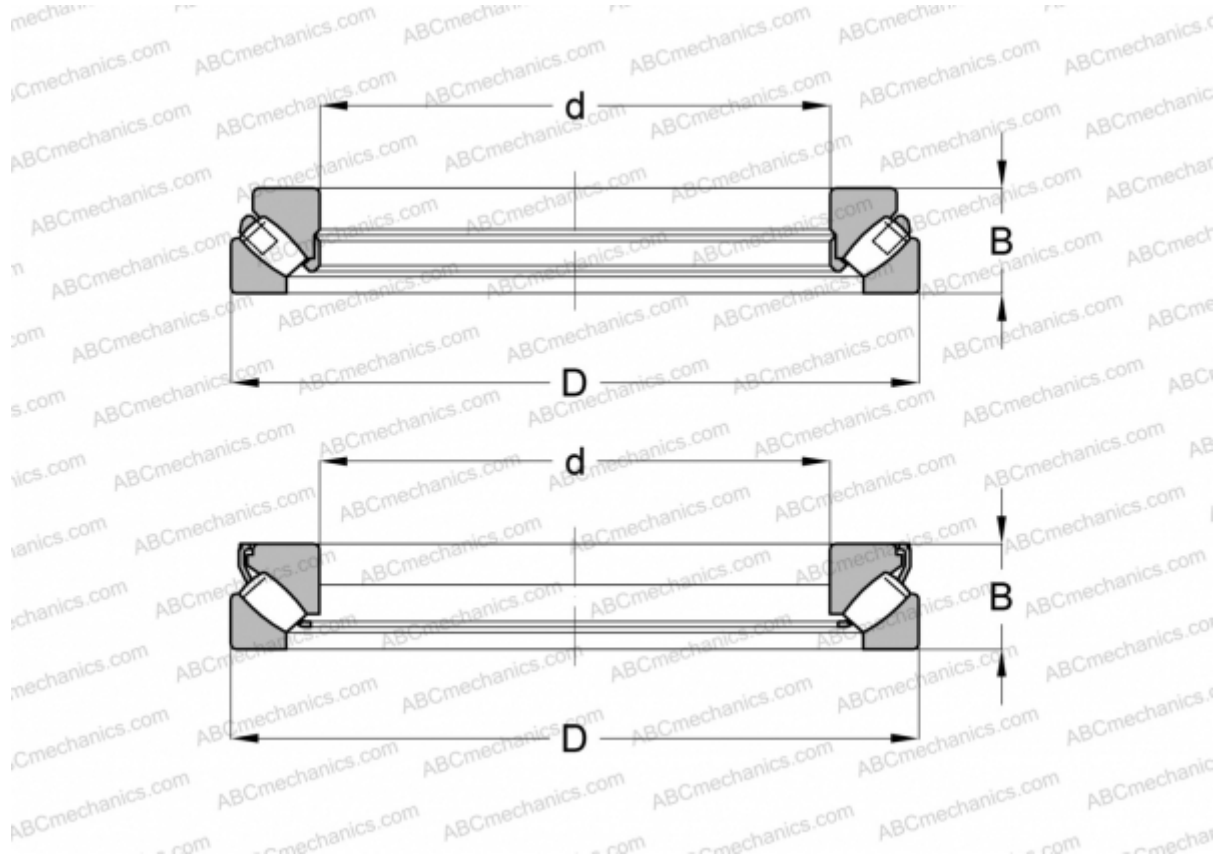

## 29238 ABC

Spherical roller thrust bearings

TYPE: Roller bearings, Thrust roller bearing, Axial spherical

### Technical specification

#### DIMENSIONS, MM

d	190,000
D	270,000
B	48,000

**WEIGHT, KG** 8,328

**MANUFACTURER** [ABC](#)