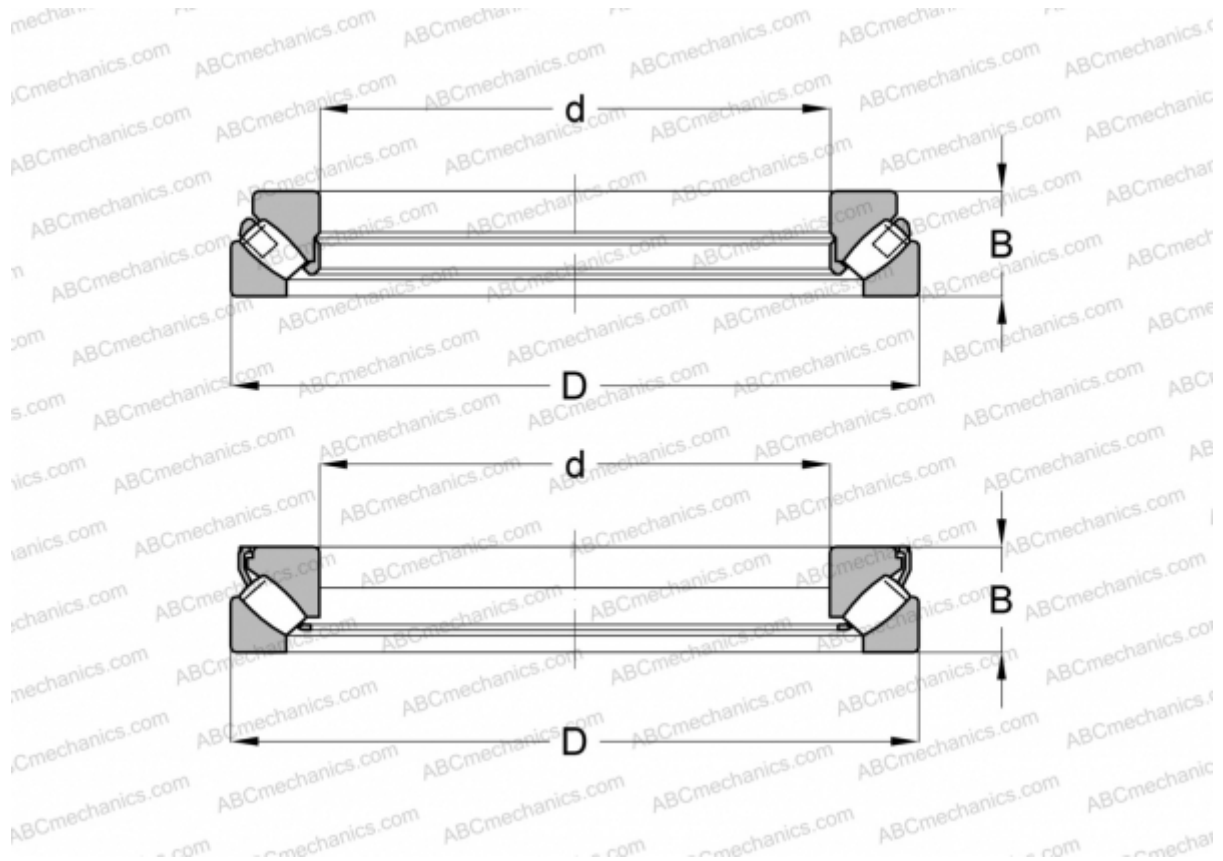

## 29338E ABC

Spherical roller thrust bearings

TYPE: Roller bearings, Thrust roller bearing, Axial spherical

### Technical specification

#### DIMENSIONS, MM

d	190,000
D	320,000
B	78,000

**WEIGHT, KG** 22,453

**MANUFACTURER** [ABC](#)