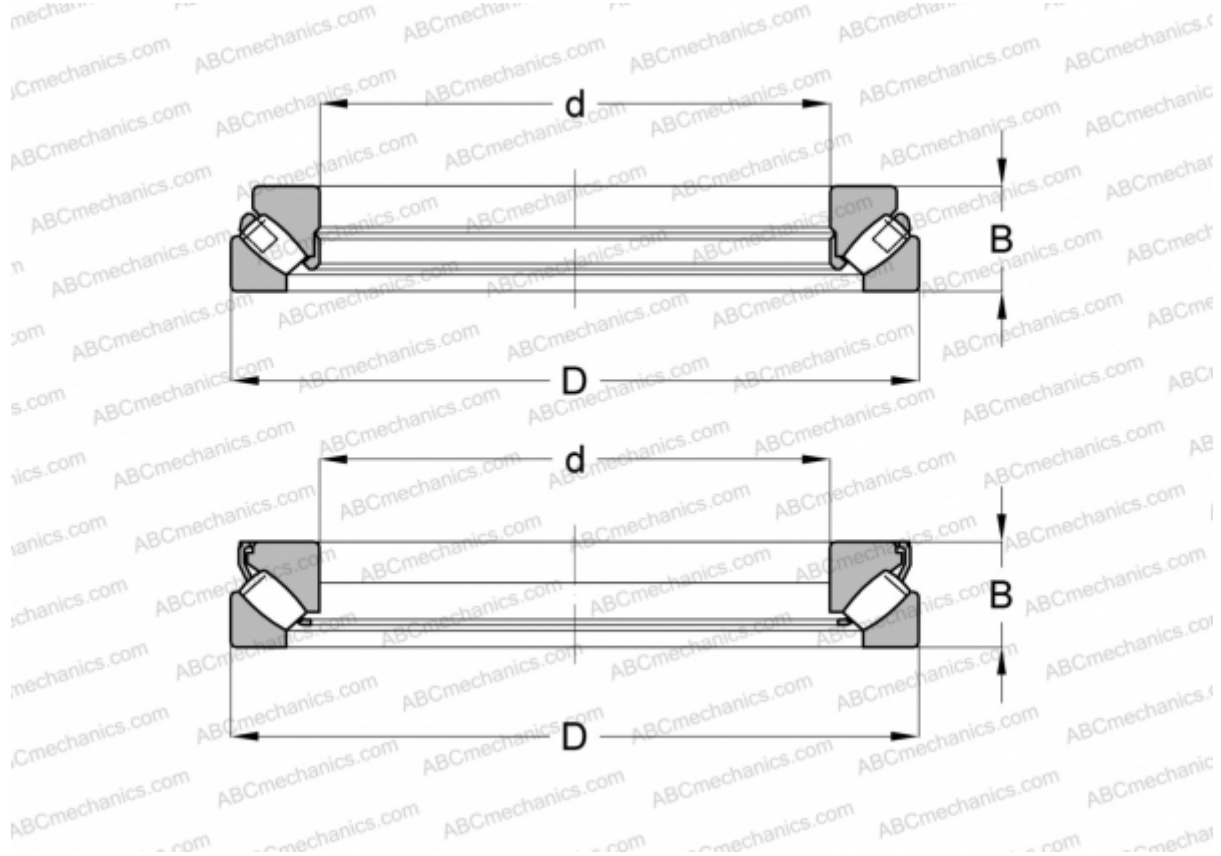

## 29438E ABC

Spherical roller thrust bearings

TYPE: Roller bearings, Thrust roller bearing, Axial spherical

### Technical specification

#### DIMENSIONS, MM

d	190,000
D	380,000
B	115,000

**WEIGHT, KG** 53,524

**MANUFACTURER** [ABC](#)