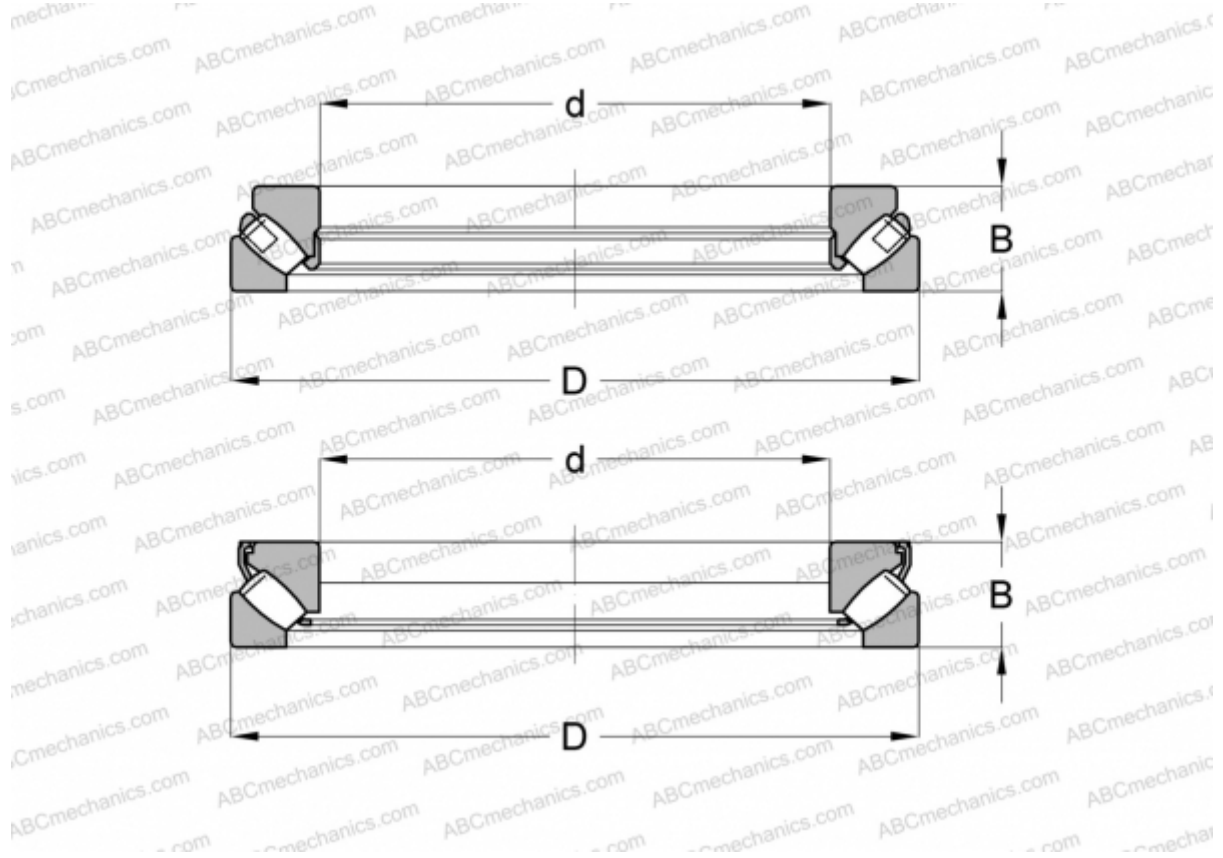

## 29438 E SKF

Spherical roller thrust bearings

TYPE: Roller bearings, Thrust roller bearing, Axial spherical

### Technical specification

#### DIMENSIONS, MM

d	190,000
D	380,000
B	115,000

**WEIGHT, KG** 60,500

**MANUFACTURER** [SKF](#)