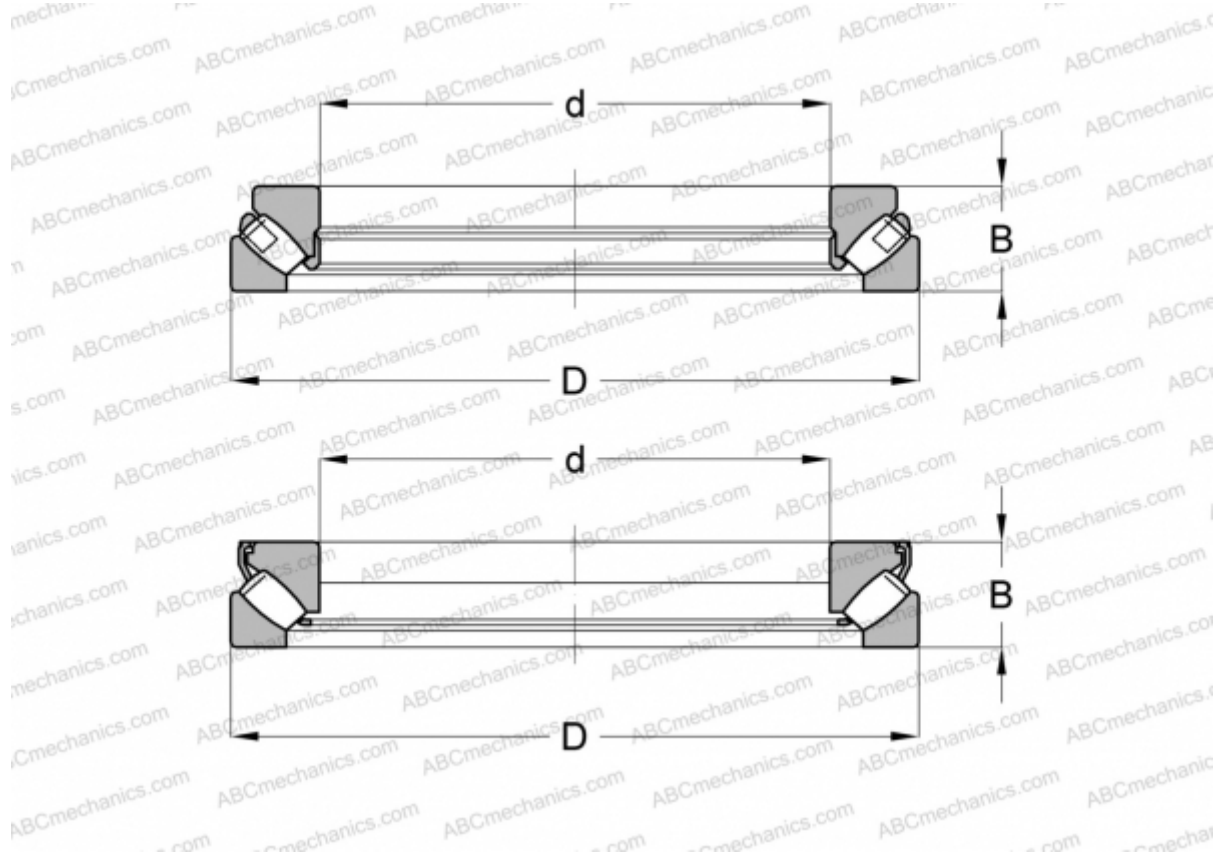

## 29438 TORRINGTON

Spherical roller thrust bearings

TYPE: Roller bearings, Thrust roller bearing, Axial spherical

### Technical specification

#### DIMENSIONS, MM

d	190,000
D	380,000
B	115,000

**WEIGHT, KG** 53,524

**MANUFACTURER** [TORRINGTON](#)