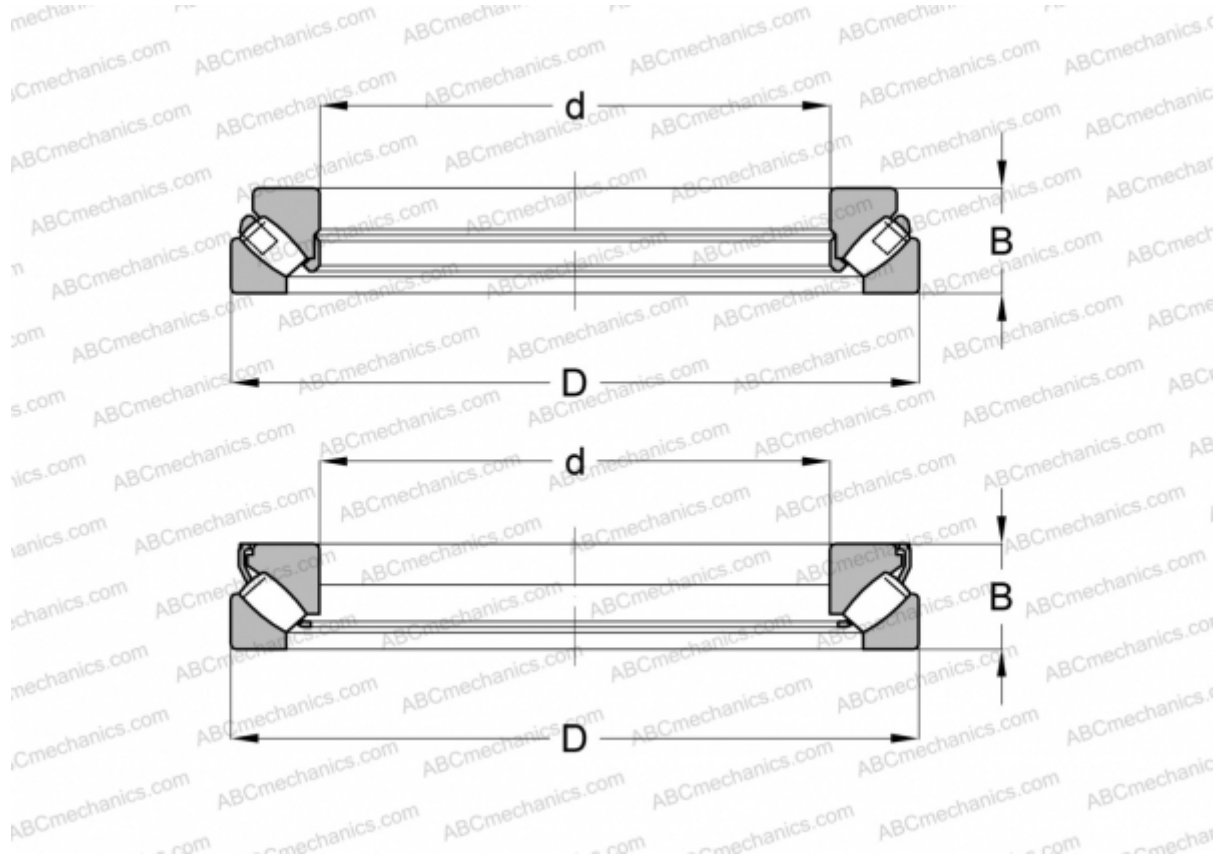

## 29340 E FAG

Spherical roller thrust bearings

TYPE: Roller bearings, Thrust roller bearing, Axial spherical

### Technical specification

#### DIMENSIONS, MM

d	200,000
D	340,000
B	85,000

**WEIGHT, KG** 31,888

**MANUFACTURER** [FAG](#)