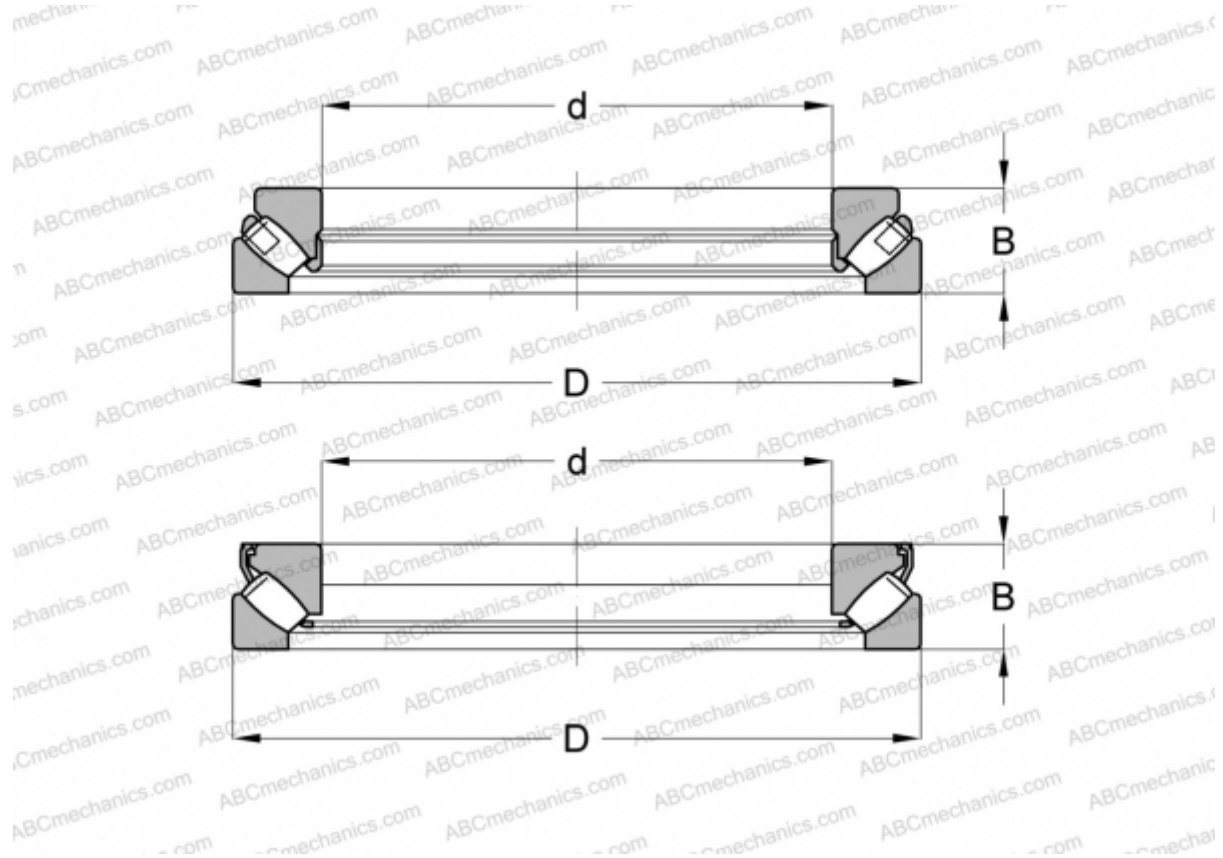

## 29340 E SKF

Spherical roller thrust bearings

TYPE: Roller bearings, Thrust roller bearing, Axial spherical

### Technical specification

#### DIMENSIONS, MM

d	200,000
D	340,000
B	85,000

**WEIGHT, KG** 29,500

**MANUFACTURER** [SKF](#)