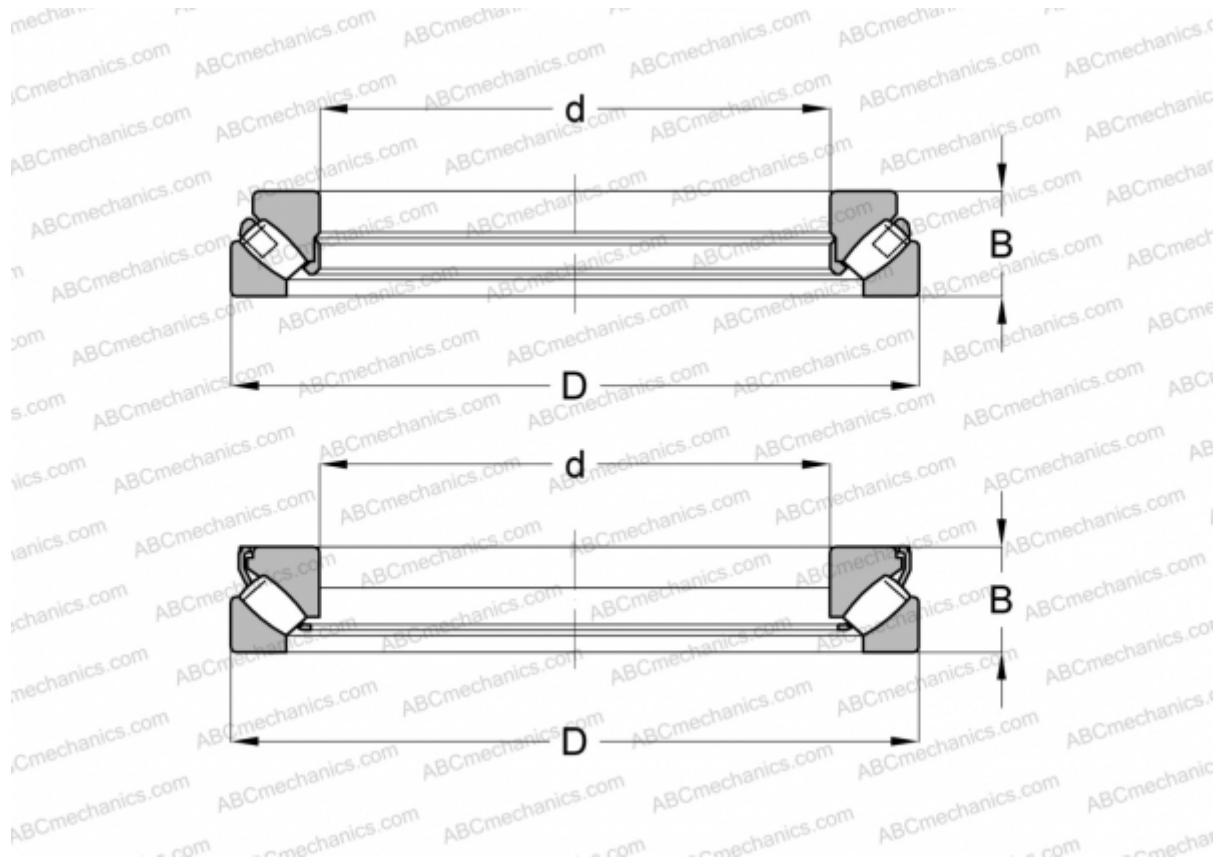

## 29248 E.MB FAG

Spherical roller thrust bearings

TYPE: Roller bearings, Thrust roller bearing, Axial spherical

### Technical specification

#### DIMENSIONS, MM

d	240,000
D	340,000
B	60,000

**WEIGHT, KG** 15,921

**MANUFACTURER** [FAG](#)