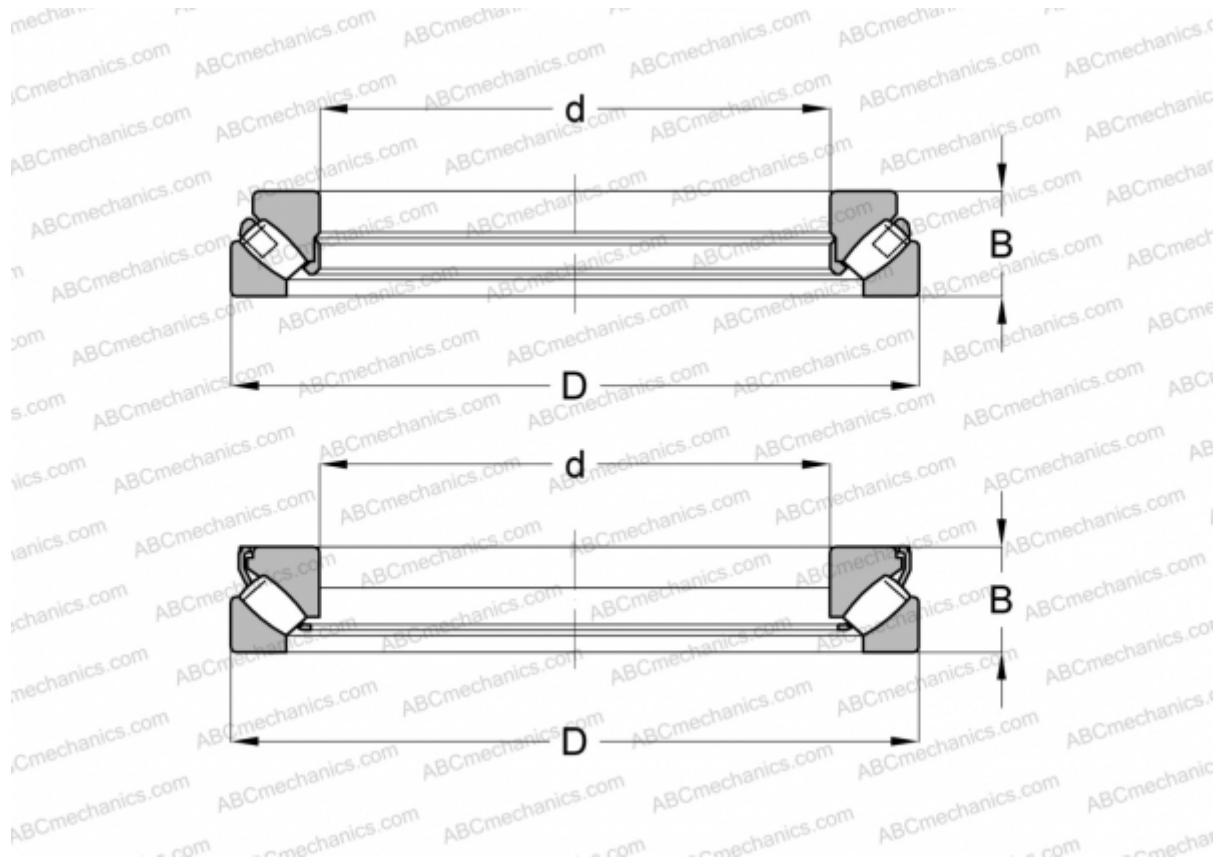

29452 E.MB FAG

Spherical roller thrust bearings

TYPE: Roller bearings, Thrust roller bearing, Axial spherical

Technical specification

DIMENSIONS, MM

| | |
|---|---------|
| d | 260,000 |
| D | 480,000 |
| B | 132,000 |