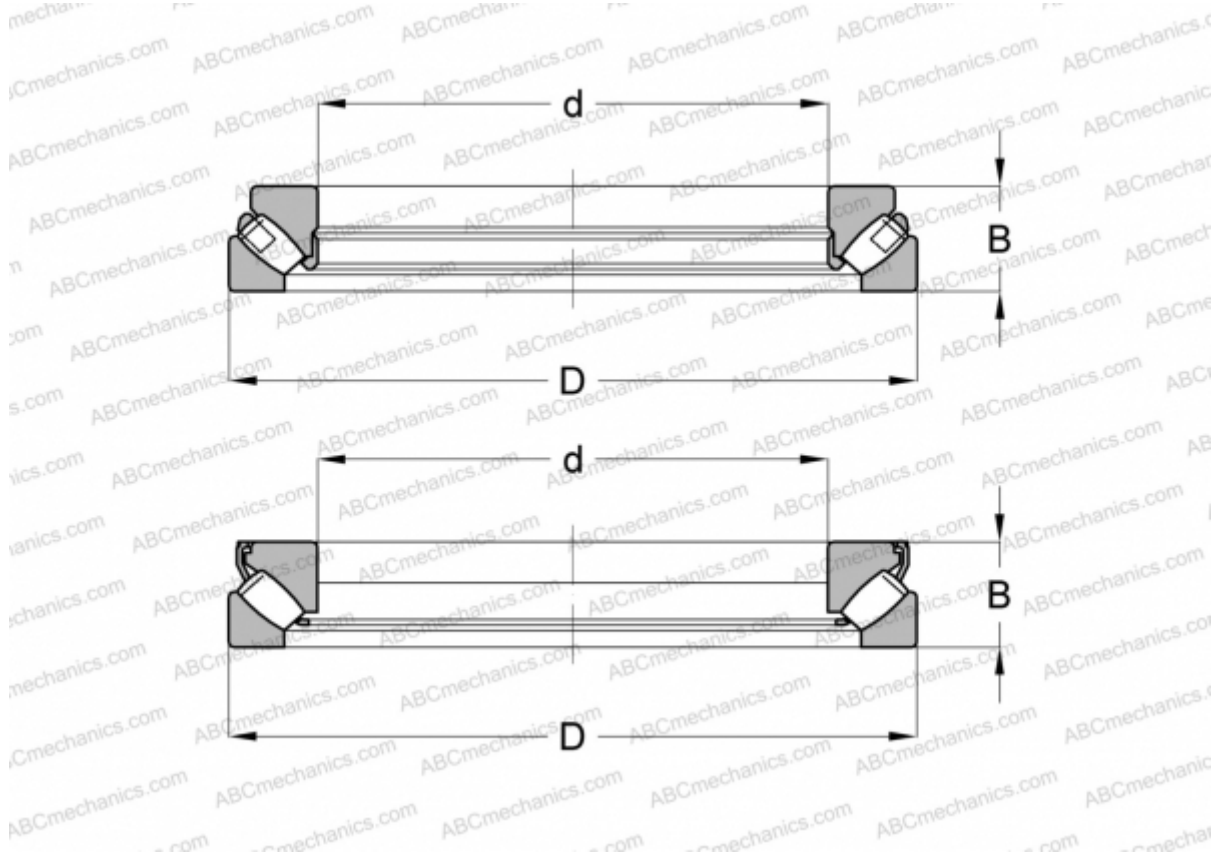

### Technical specification

#### DIMENSIONS, MM

d	280,000
D	520,000
B	145,000

**WEIGHT, KG** 135,000

**MANUFACTURER** [SKF](#)