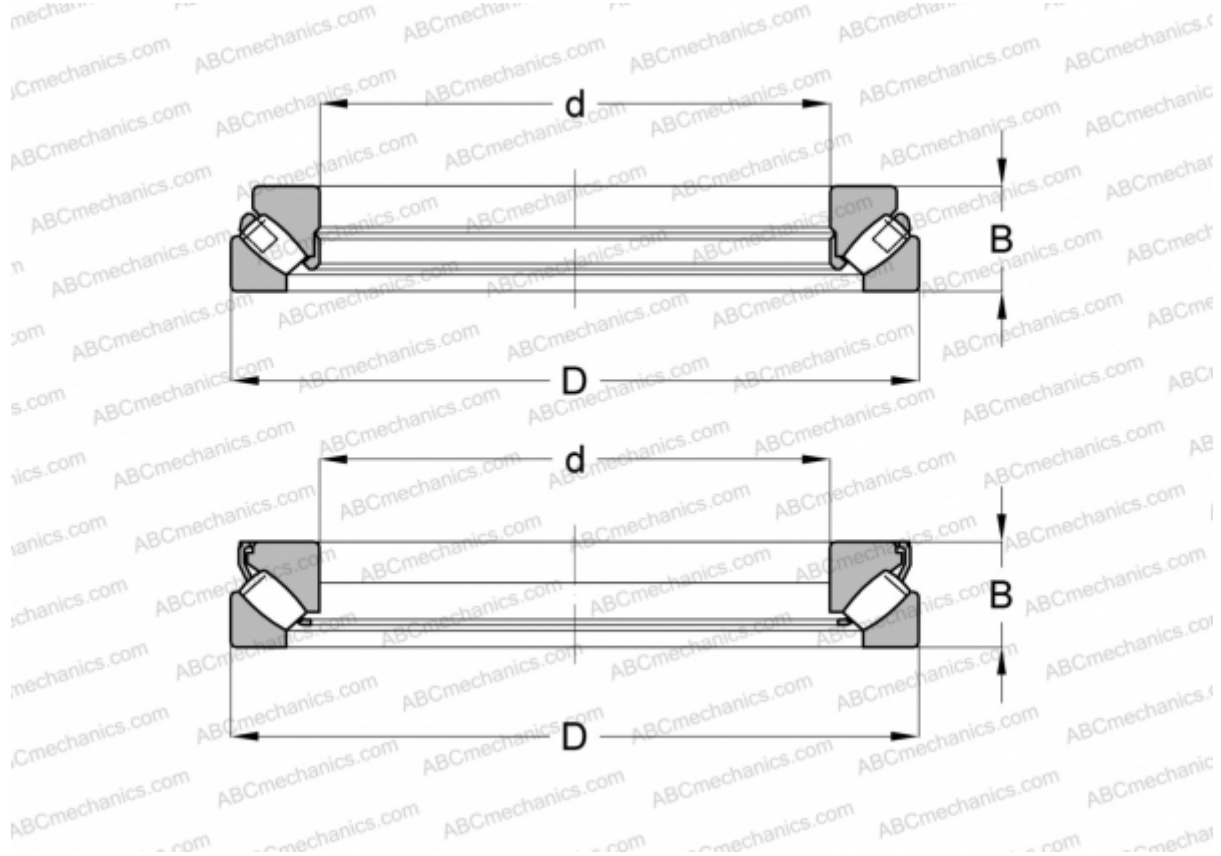

## 29360 E.MB FAG

Spherical roller thrust bearings

TYPE: Roller bearings, Thrust roller bearing, Axial spherical

### Technical specification

#### DIMENSIONS, MM

d	300,000
D	480,000
B	109,000

**WEIGHT, KG** 68,492

**MANUFACTURER** [FAG](#)