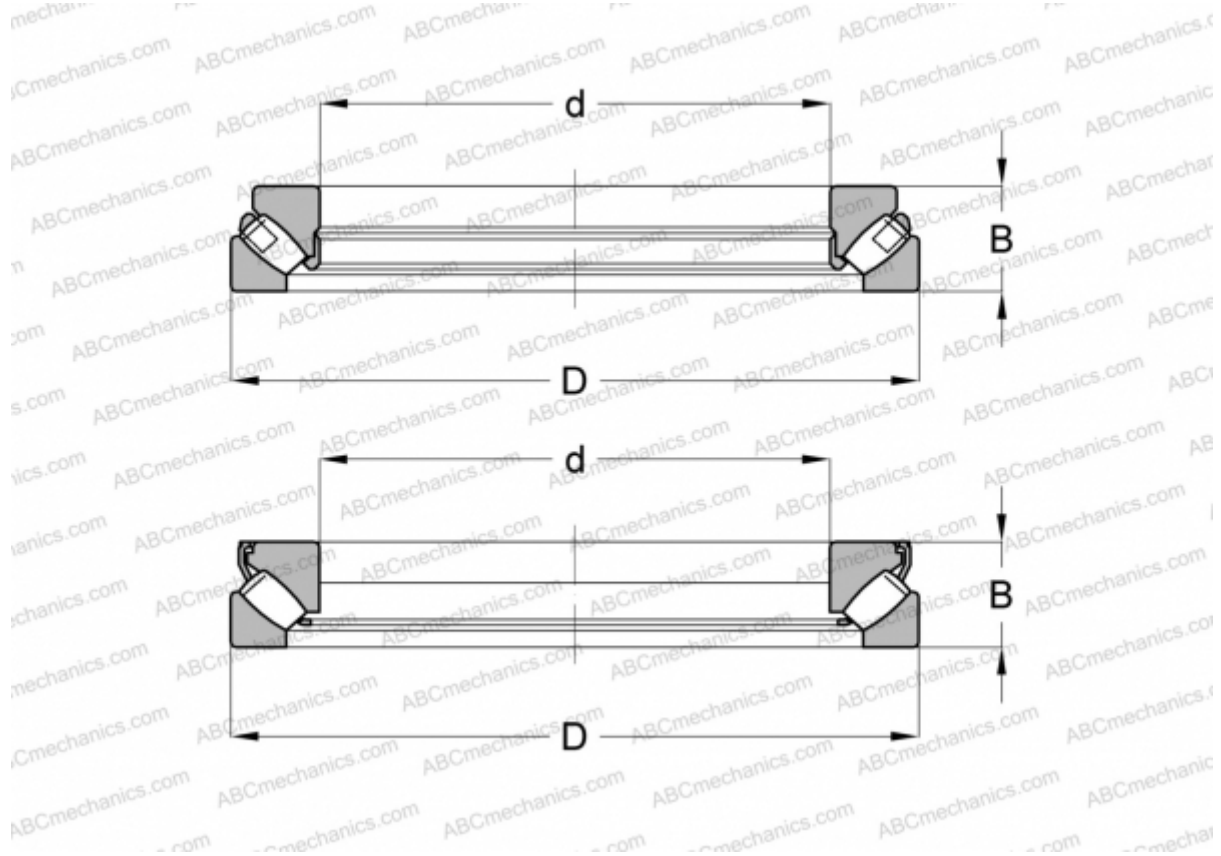

## 29460 E.MB FAG

Spherical roller thrust bearings

TYPE: Roller bearings, Thrust roller bearing, Axial spherical

### Technical specification

#### DIMENSIONS, MM

d	300,000
D	540,000
B	145,000

**WEIGHT, KG** 132,902

**MANUFACTURER** [FAG](#)