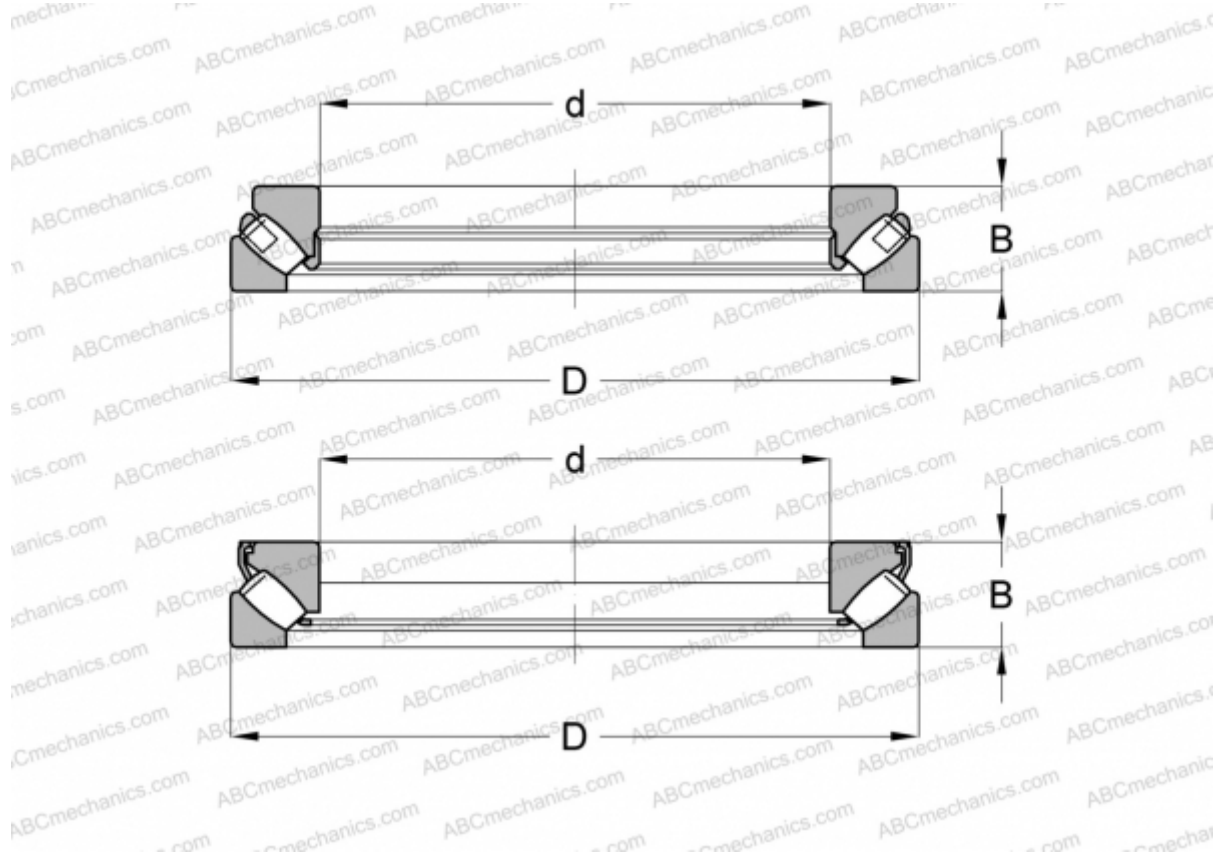

## 29264E M ABC

Spherical roller thrust bearings

TYPE: Roller bearings, Thrust roller bearing, Axial spherical

### Technical specification

#### DIMENSIONS, MM

d	320,000
D	440,000
B	73,000

**WEIGHT, KG** 30,028

**MANUFACTURER** [ABC](#)