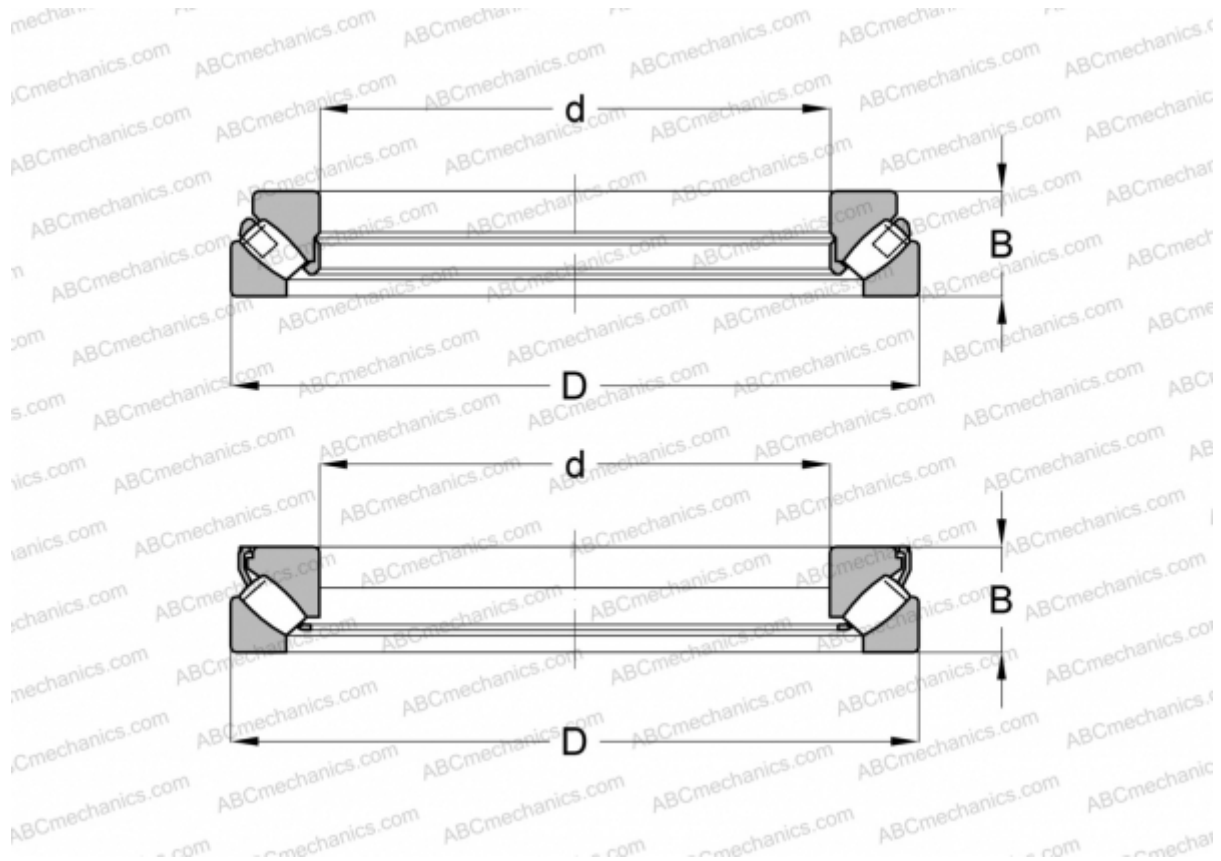

## 29364E M ABC

Spherical roller thrust bearings

TYPE: Roller bearings, Thrust roller bearing, Axial spherical

### Technical specification

#### DIMENSIONS, MM

d	320,000
D	500,000
B	109,000

**WEIGHT, KG** 79,379

**MANUFACTURER** [ABC](#)