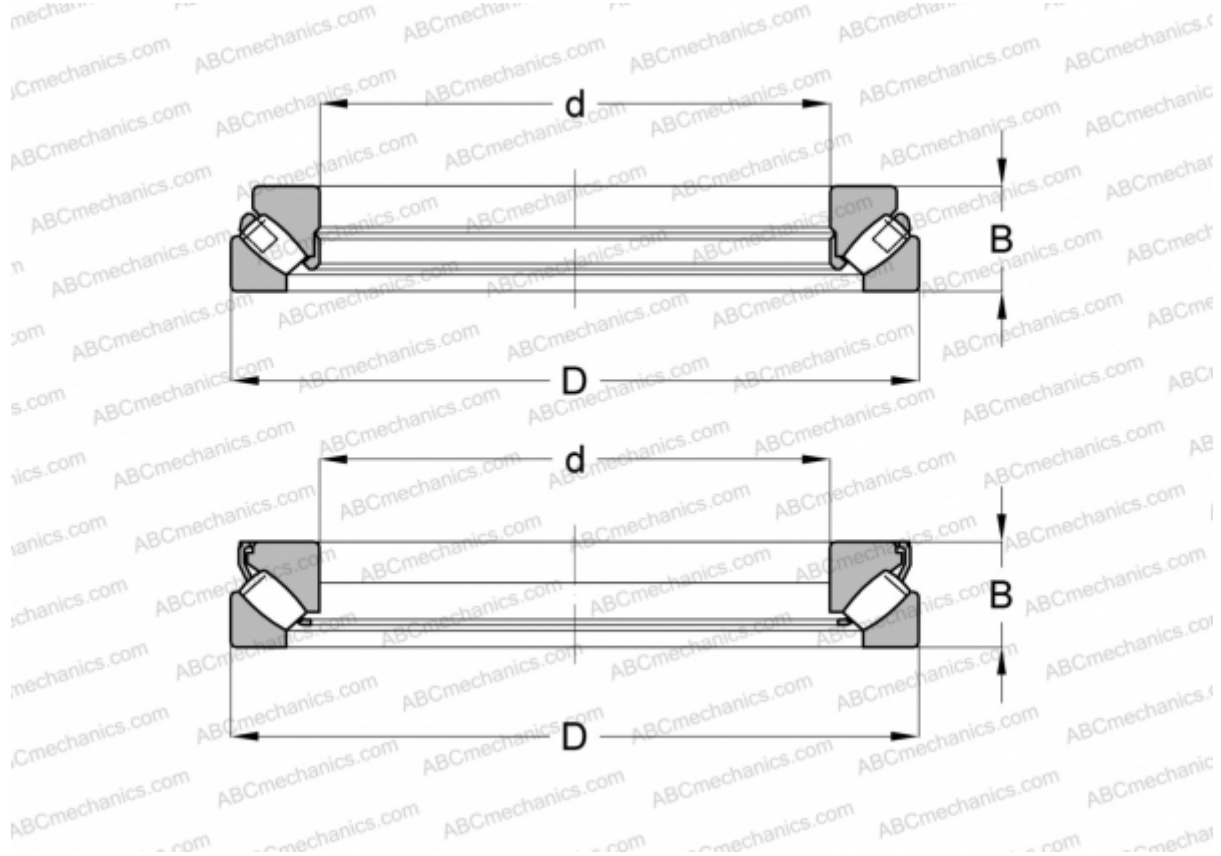

## 29368 E.MB FAG

Spherical roller thrust bearings

TYPE: Roller bearings, Thrust roller bearing, Axial spherical

### Technical specification

#### DIMENSIONS, MM

|   |         |
|---|---------|
| d | 340,000 |
| D | 540,000 |
| B | 122,000 |

**WEIGHT, KG** 106,141

**MANUFACTURER** [FAG](#)