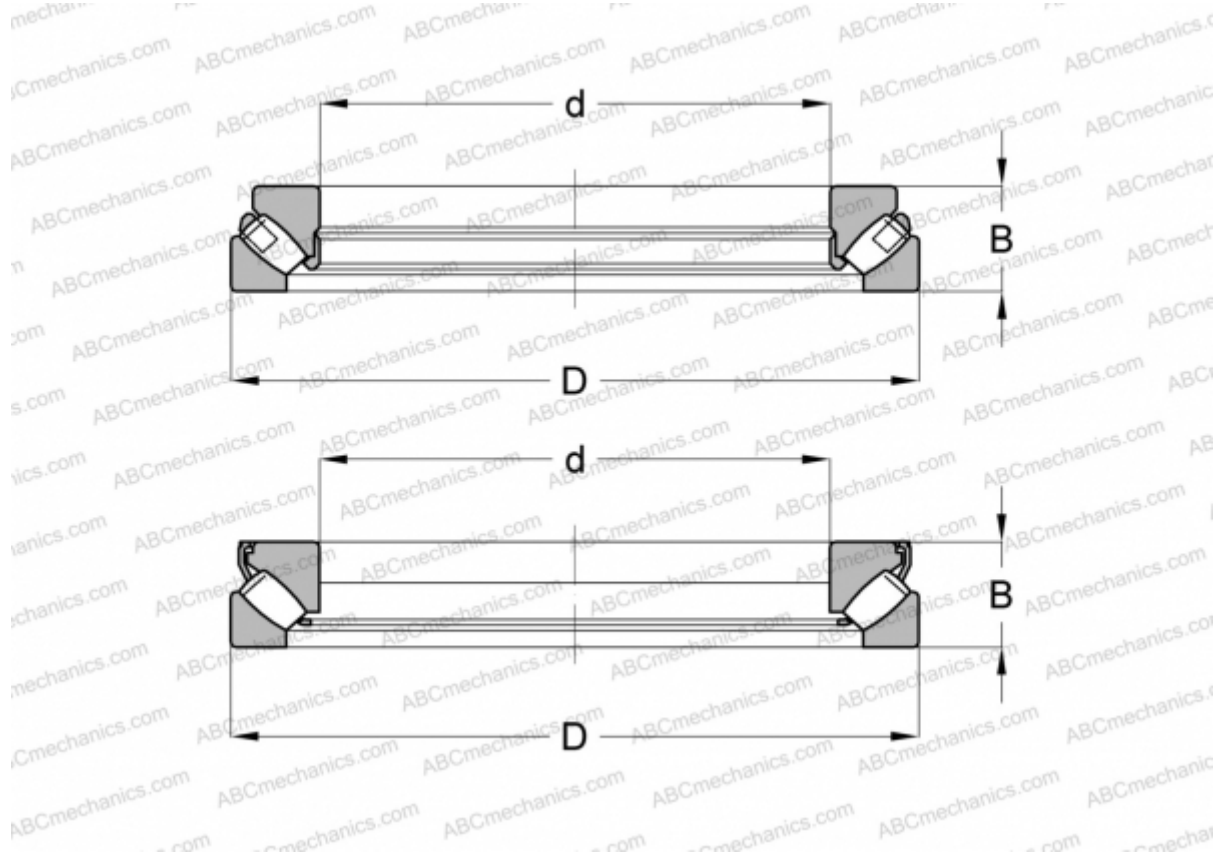

## 29468 E.MB FAG

Spherical roller thrust bearings

TYPE: Roller bearings, Thrust roller bearing, Axial spherical

### Technical specification

#### DIMENSIONS, MM

d	340,000
D	620,000
B	170,000

**WEIGHT, KG** 230,878

**MANUFACTURER** [FAG](#)