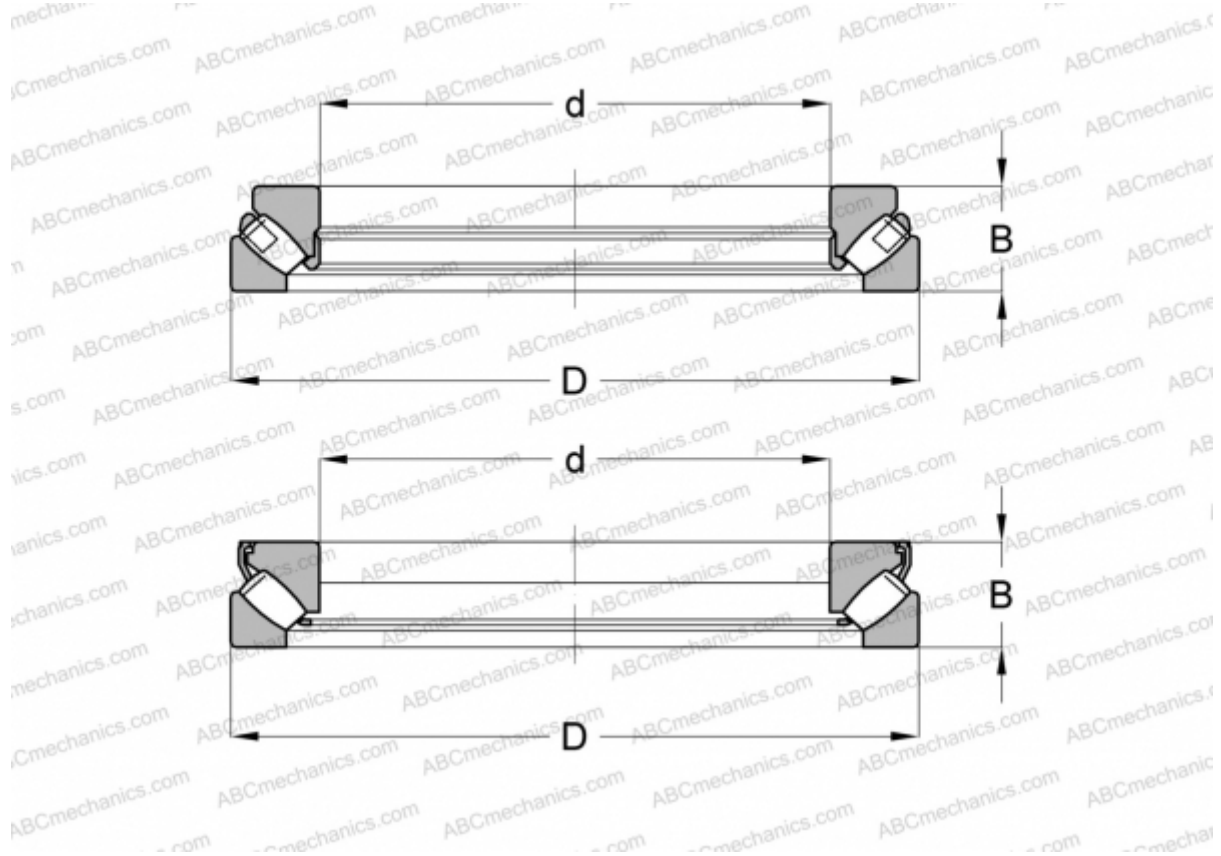

29272 E.MB FAG

Spherical roller thrust bearings

TYPE: Roller bearings, Thrust roller bearing, Axial spherical

Technical specification

DIMENSIONS, MM

| | |
|---|---------|
| d | 360,000 |
| D | 500,000 |
| B | 85,000 |