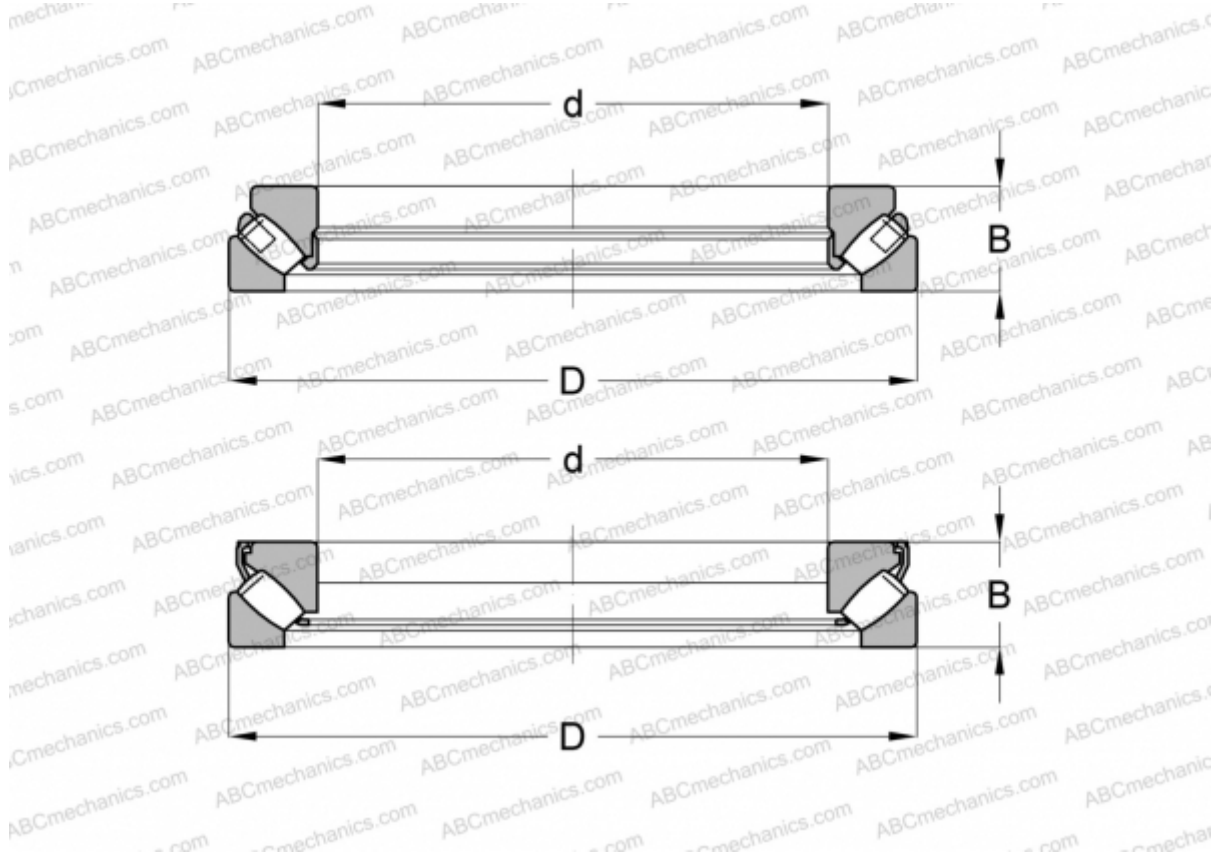

## 29372 SKF

Spherical roller thrust bearings

TYPE: Roller bearings, Thrust roller bearing, Axial spherical

### Technical specification

#### DIMENSIONS, MM

d	360,000
D	560,000
B	122,000

**WEIGHT, KG** 110,000

**MANUFACTURER** [SKF](#)