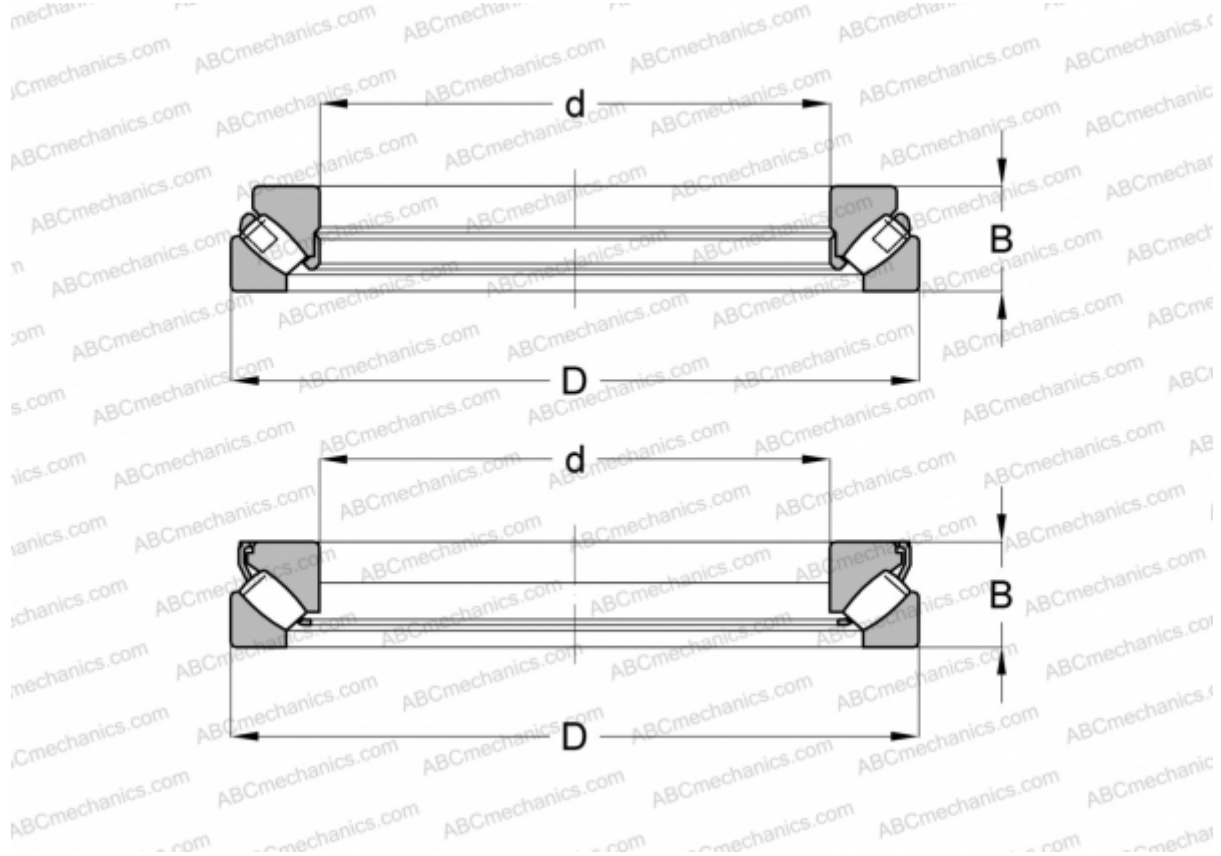

## 29472 E.MB FAG

Spherical roller thrust bearings

TYPE: Roller bearings, Thrust roller bearing, Axial spherical

### Technical specification

#### DIMENSIONS, MM

d	360,000
D	640,000
B	170,000

**WEIGHT, KG** 240,857

**MANUFACTURER** [FAG](#)