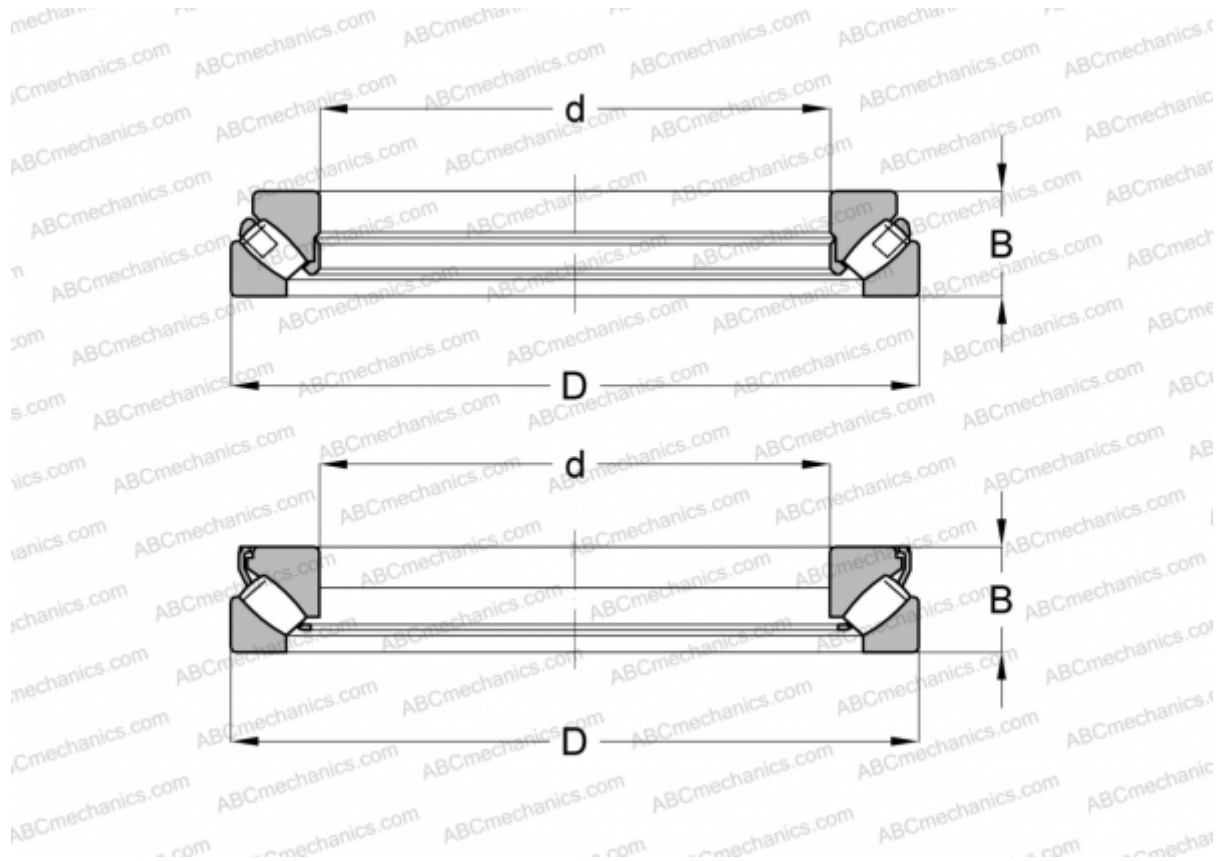

## 29276E M ABC

Spherical roller thrust bearings

TYPE: Roller bearings, Thrust roller bearing, Axial spherical

### Technical specification

#### DIMENSIONS, MM

d	380,000
D	520,000
B	85,000

**WEIGHT, KG** 48,534

**MANUFACTURER** [ABC](#)